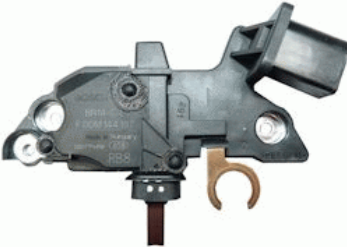

2014 / 2015
Release: July 2014

GENERATOREN / ALTERNATOR COMPONENTS
OE Regler / OE regulator

BOSCH

501-2270 REGULATOR BOSCH OE

BOSCH
F00M144197
REMCO
5012270
VW
07K903803
WOOD AUTO
VRG47366

07K903803

INFO:
BOSCH ORIGINAL REGULATOR
F00M 144 197

Fits on Bosch 140 A alternator

Audi A4 / A5 / Q5

501-2273 REGULATOR BOSCH OE

REMCO
5012273
VW
06F903803B

INFO:
BOSCH ORIGINAL REGULATOR
F00M A45 300
F00M 144 175
industrial packaging

101-2323 REG BO ORIGINAL

DENSO ORIGINAL REGULATOR
stamped GS2M 3040

Terminals: IG-S-L-FR

Fits on Denso/Toyota alternators
1042103450 / 3620 / 3650 / 3750 /
3780 / 3790
1042103880 / 3890 / 4030 / 4040 /
4180 / 4190
270600A110 / H100/ H110 / H111

Info:
Suitable for
Lexus RX (05/03)
Volvo V70 III
Toyota Avensis / Camry

DENSO

101-2321 REGULATOR DENSO ORIG

REMCO
1012321

DENSO ORIGINAL REGULATOR
stamped GC2M 3020

Terminals: IG-RLO-L-M

Fits on Denso alternator..
1042102090 / 4740 / 4750 / 4790