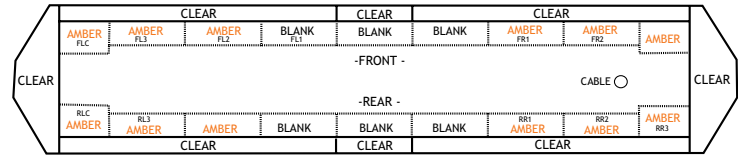

Optional for the lightbar is our: