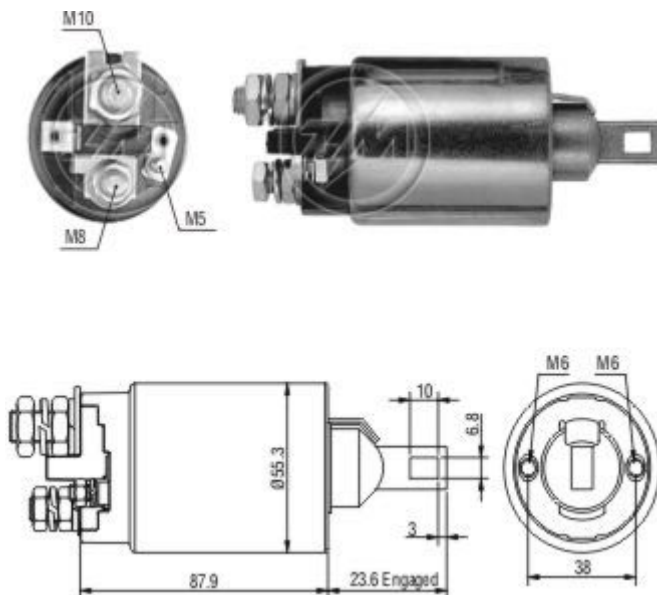

Tecnologia para um mundo sempre em movimento.

Relay Starting ZM 892 12v - CAP ZM 890.96

Used on:

Car Maker:	Vehicle:	Model variation:	From:	To:
FORD	E series	Van 7.3 L (445) V8 diesel	1994	1999
	Excursion	7.3 L (445) V8 diesel	2000	
	F series	Pick-up 7.3 L (445) V8 diesel	1994	1999
	Heavy-Duty Trucks 450 series	7.3 L (446) diesel	1999	1999
	Heavy-Duty Trucks 550 series	7.3 L (446) diesel	1999	1999
	Heavy-Duty Trucks 650 series	7.3 L (446) diesel	1999	1999
	Heavy-Duty Trucks 750 series	7.3 L (446) diesel	1999	1999
	Medium Trucks 450 series	7.3 L (446) diesel	1999	1999
	Medium Trucks 550 series	7.3 L (446) diesel	1999	1999
	Medium Trucks 650 series	7.3 L (446) diesel	1999	1999
	Medium Trucks 750 series	7.3 L (446) diesel	1999	1999

Original Code:

FORD

- F4TZ-11390-A

MITSUBISHI

- SC074

MOTORCRAFT

- SWE-5064

Starter Code: