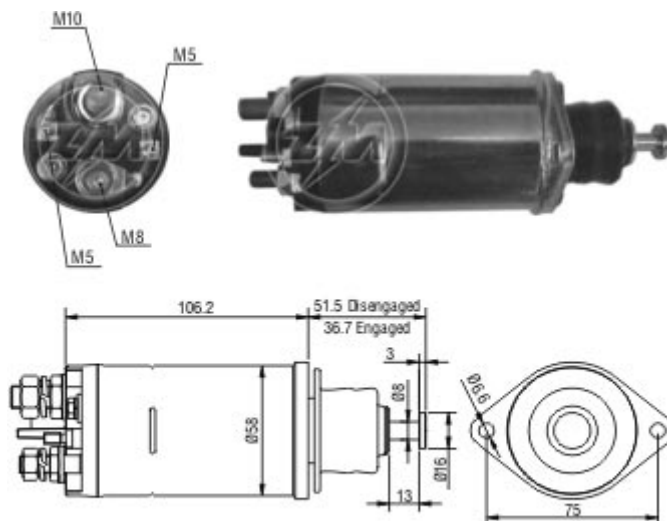

Tecnologia para um mundo sempre em movimento.

Relay Starting ZM 812 24v

Note: Silver contact brazed on contact bolts.
Nota: Pastilha de prata soldada nos parafusos de contato.

Used on:

Car Maker:	Vehicle:	Model variation:	From:	To:
DELCO REMY	28MT Starter Motor Series			
	Motores de partida 28MT			
Car Maker:	Vehicle:	Model variation:	From:	To:
JOHN DEERE	Engines	4039		
	Engines	4045		
	Power Units	CD3029DF Genset - Code 3014		
Car Maker:	Vehicle:	Model variation:	From:	To:
LISTER PETTERS	Tractors TX2			
	Tractors TX3			

Original Code: DELCO REMY

- 10457115

Starter Code: DELCO REMY

- 10479600
- 10479608
- 10479616
- 1113272

Rua Cerâmica Reis, 800 - Brusque - SC - Brasil - CEP 88355-370
Fone: 55 47 3251-2900 - Fax: 55 47 3251-2980 - www.zm.com.br
Insc. Est. 250.976.790 - CNPJ 76.812.379/0001-04