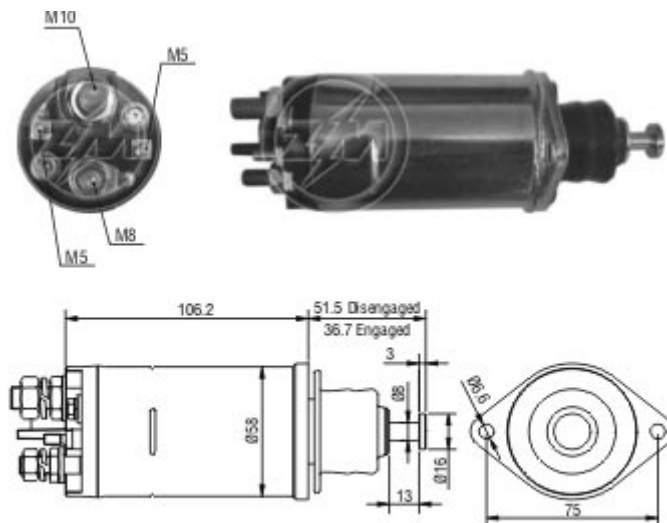

## Relay Starting ZM 811 24v

Note: Silver contact brazed on contact bolts.  
Nota: Pastilha de prata soldada nos parafusos de contato.

### Used on:

Car Maker:	Vehicle:	Model variation:	From:	To:
DELCO REMY	28MT Starter Motor Series			
	Motores de partida 28MT			
Car Maker:	Vehicle:	Model variation:	From:	To:
JOHN DEERE	Engines	4039		
	Engines	4045		
	Power Units	CD3029DF Genset - Code 3014		
Car Maker:	Vehicle:	Model variation:	From:	To:
LISTER PETTERS	Tractors TX2			
	Tractors TX3			