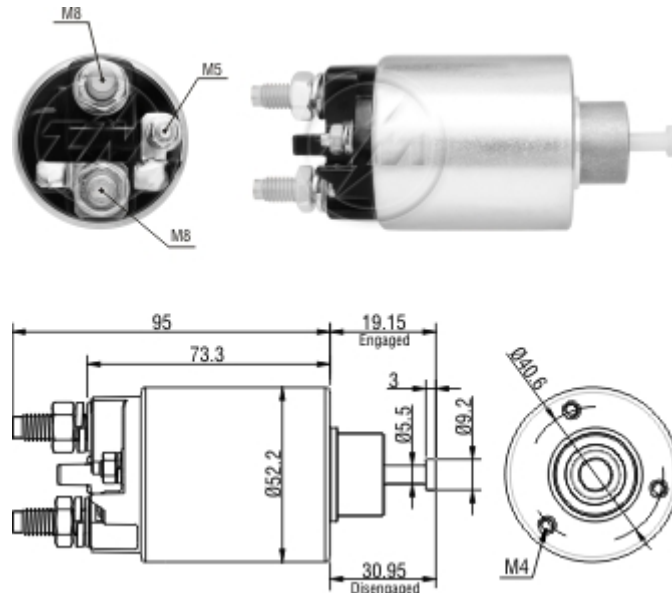

## Relay Starting ZM 8-860 12v

### Original Code: DELCO REMY

- 10512424
- 10520349