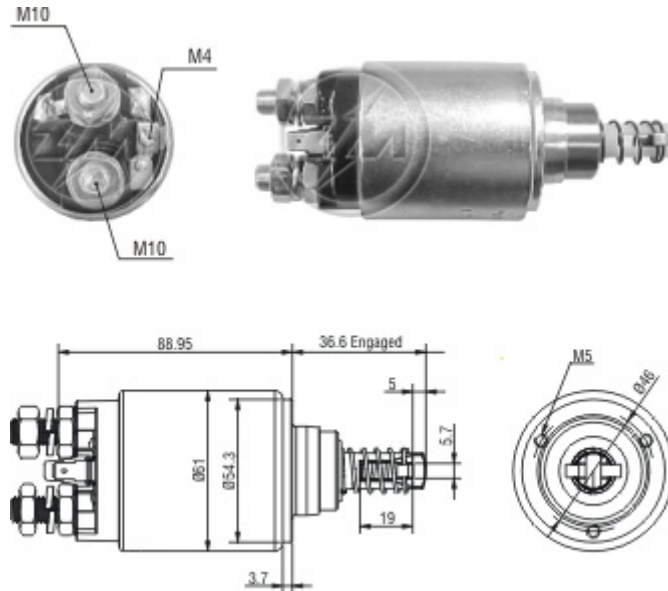

Tecnologia para um mundo sempre em movimento.

Relay Starting ZM 8-640 12v

Used on:

Car Maker:	Vehicle:	Model variation:	From:	To:
NEW HOLLAND	Backhoes	LB110 with 4-304 engine		
	Backhoes	LB75 with 4-304 engine		
	Backhoes	LB90 with 4-304 engine		
	Crawlers	TK76 with 4-220 Ford diesel engine		
	Crawlers	TK85 with 4-238 Ford diesel engine		
	Escavadeira	LB110 com motor 4-304		
	Escavadeira	LB75 com motor 4-304		
	Escavadeira	LB90 com motor 4-304		
	Série (Series) TL	TL 100 com motor 8045.25K.214	1997	
	Série (Series) TL	TL 100 with 8045.25K.214 engine	1997	
	Série (Series) TL	TL 70 com motor 8045.06.220	1997	
	Série (Series) TL	TL 70 with 8045.06.220 engine	1997	
	Série (Series) TL	TL 80 com motor 8045.25.214	1997	
	Série (Series) TL	TL 80 with 8045.25.214 engine	1997	
	Série (Series) TL	TL 90 com motor 8045.25.210	1997	
	Série (Series) TL	TL 90 with 8045.25.210 engine	1997	
	Trator	4230N com motor Ford 4-220 diesel	1992	1997
	Trator	4330V com motor Ford 6-220 diesel	1997	2000
	Trator	Esteira TK76 com motor Ford 4-220 diesel		
	Trator	Esteira TK85 com motor Ford 4-238 diesel		

Original Code:

BOSCH

- 2.339.402.143
- 6.033.AD4.031

IVECO

- 9971885

Starter Code:

BOSCH

- 0.001.230.007
- 0.001.230.020
- 0.001.230.022
- 9.007.044.015