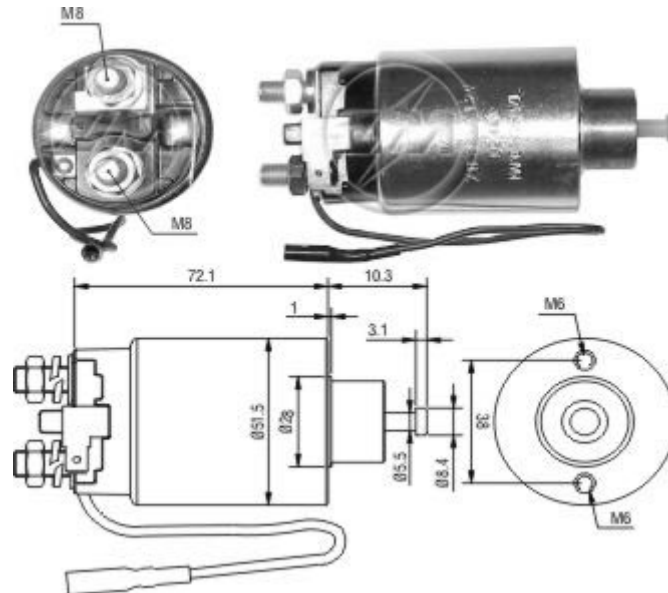

Relay Starting ZM 798 12v - CAP ZM 798.96

Used on:

Car Maker:	Vehicle:	Model variation:	From:	To:
HYUNDAI	Accent	1.5	1994	
	Elantra	1.5	1985	1994
	Exel	1.5	1994	
	Pony	1.3 mk2	1982	1989
	Pony	1.3 mk3	1982	1989
	Pony	1.5	1985	
	S Coupe	1.5	1985	1991
Car Maker:	Vehicle:	Model variation:	From:	To:
MITSUBISHI	Colt	1.3 with 4G13 engine	1988	
	Colt	1.3i with 4G13 engine	1991	
	Colt	1.5 with 4G15 engine	1988	1992
	Colt	1.6i with 4G61 engine	1988	1992
	Colt	1.8i with 4G37 engine	1990	1992
	Galant	1.6	1985	1979
	Galant	1.8 with 4G37 engine	1987	1989
	Galant	1600	1975	1979
	Galant	1850	1975	1979
	Galant	2.0 4WD with 4G63 engine	1992	
	Galant	2.0 with 4G63 engine	1984	1979
	Galant	2.0i with 4G63 engine	1987	1992
	Galant	2000	1985	1979
	L 200		1981	
	L 300	1.8 with 4G62 engine	1981	1985

	L 300	2.0 with 4G63 engine	1981	1985
	L 300	2.4 with 4G64 engine	1990	
	Lancer	1.3 with 4G13 engine	1988	1991
	Lancer	1.6 with 4G61 engine	1988	1992
	Lancer	1.8 4WD	1986	
	Lancer	1.8i	1990	
	Pajero	2.4 with 4G64 engine	1990	1994
	Pajero	2.6 with 4G53 engine	1982	
	Space	Gear 2.0i with 4G63 engine	1995	1996
	Space	Runner 1.8i with 4G93 engine	1991	1992
	Space	Wagon 1.8 with 4G37 engine	1983	1991
	Space	Wagon 2.0 with 4G63 engine	1985	1991
	Space	Wagon 2.0i wit 4G63 engine	1985	1991
	Tredia	1.4	1982	1985
	Tredia	1.5	1982	1985
	Tredia	1.8 with 4G37 engine	1984	1987

Original Code:

mitsubishi

- M371X61371
- MD611378
- SB613

Starter Code:

mitsubishi

- M3T41285

Rua Cerâmica Reis, 800 - Brusque - SC - Brasil - CEP 88355-370
 Fone: 55 47 3251-2900 - Fax: 55 47 3251-2980 - www.zm.com.br
 Insc. Est. 250.976.790 - CNPJ 76.812.379/0001-04