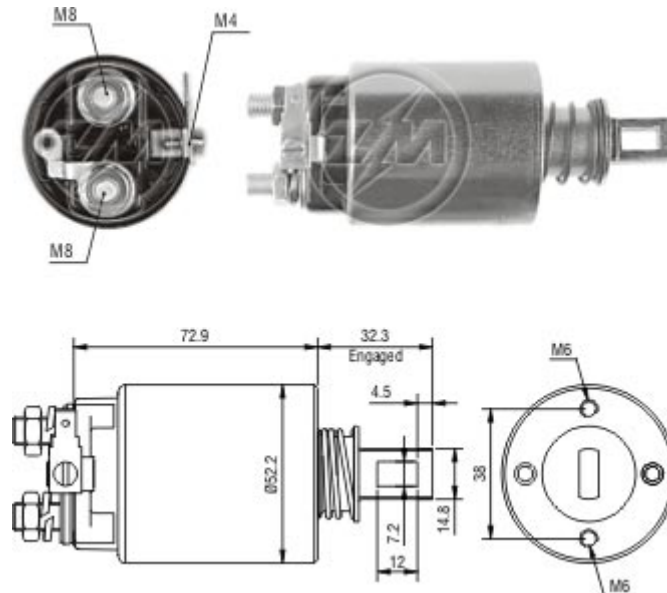

Tecnologia para um mundo sempre em movimento.

Relay Starting ZM 783 12v - CAP ZM 683.96

Used on:

Car Maker:	Vehicle:	Model variation:	From:	To:
AUDI	5000	2.0 L diesel	1979	1985
	5000	Quattro 2.0 L diesel	1979	1985
Car Maker:	Vehicle:	Model variation:	From:	To:
FORD	Skid Steer Loader	CL45 Shibaura diesel	1983	1986
	Skid Steer Loader	CL55 Shibaura diesel	1983	1986
	Tractor	1900 3-87 Shibaura diesel	1979	1982
	Tractor	1910 3-104 Shibaura diesel	1983	1987
	Tractor	2110 4-139 Shibaura diesel	1983	1987
	Tractor	540A 3-201 diesel	1981	1984
	Tractor	540B 3-201 diesel	1984	1988
	Tractor	545A 3 cylinders diesel	1984	1988
	Tractor	5610 4-256 diesel	1981	1992
Car Maker:	Vehicle:	Model variation:	From:	To:
NEW HOLLAND	Tractor	1910 with 3-104 Shibaura diesel engine	1983	1986
	Tractor	2110 with 4-138 Shibaura diesel engine	1983	1987
	Tractor	4610 with 3-201 Ford diesel engine	1982	1989
Car Maker:	Vehicle:	Model variation:	From:	To:
VOLVO	240	Series 2.4 L diesel	1980	1981

Original Code:
FORD

- E2NN-11390-AA

HITACHI

- 2130-17004
- 2130-8700

Starter Code:

HITACHI

- S12-62
- S13-32
- S13-61A

Rua Cerâmica Reis, 800 - Brusque - SC - Brasil - CEP 88355-370
Fone: 55 47 3251-2900 - Fax: 55 47 3251-2980 - www.zm.com.br
Insc. Est. 250.976.790 - CNPJ 76.812.379/0001-04