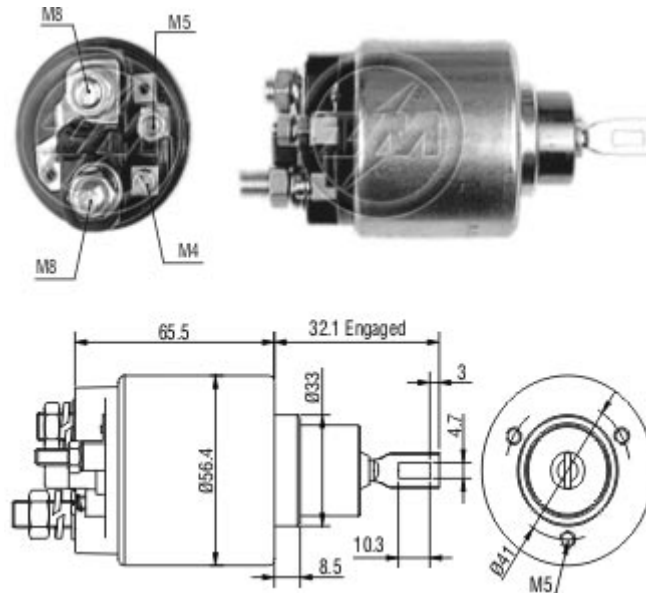

Tecnologia para um mundo sempre em movimento.

Relay Starting ZM 771 12v - CAP ZM 771.91

Used on:

Car Maker:	Vehicle:	Model variation:	From:	To:
PORSCHE	924	2.0 Carrera GT with M31.50 engine	1980	1986
	924	2.0 Turbo with M31.01 engine	1978	1980
	924	2.0 Turbo with M31.03 engine	1980	1986
	924	2.5 S with M44.07 engine	1985	1987
	924	2.5 S with M44.08 engine	1985	1987
	924	2.5 S with M44.09 engine	1987	1988
	924	2.5 S with M44.10 engine	1987	1988
	944	2.5 S with M44.40 engine	1986	1988
	944	2.5 Turbo with M44.50 engine	1985	1988
	944	2.5 Turbo with M44.51 engine	1985	1988
	944	2.5 Turbo with M44.52 engine	1987	1991
	944	2.5 with M44.01 engine	1981	1987
	944	2.5 with M44.02 engine	1985	1987
	944	2.5 with M44.03 engine	1981	1987
	944	2.5 with M44.04 engine	1985	1987
	944	2.5 with M44.05 engine	1981	1987
	944	2.5 with M44.06 engine	1981	1987
	944	2.5 with M44.07 engine	1985	1987
	944	2.5 with M44.08 engine	1985	1987
	944	2.5 with M44.09 engine	1987	1990
	944	2.5 with M44.10 engine	1987	1990
	944	2.7 with M44.11 engine	1988	1989

	944	2.7 with M44.12 engine	1988	1989
--	-----	------------------------	------	------

Original Code:

BOSCH

- 0.331.303.030
- 0.331.303.530

Starter Code:

BOSCH

- 0.001.108.021
- 0.001.208.211
- 0.001.208.221
- 0.001.311.134
- 0.001.311.135