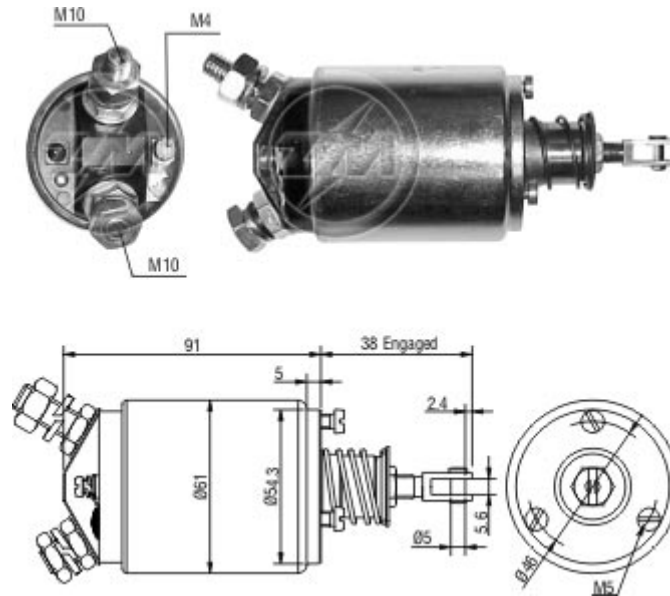

Tecnologia para um mundo sempre em movimento.

Relay Starting ZM 733 12v

Used on:

Car Maker:	Vehicle:	Model variation:	From:	To:
CARRARO	Tractor			
Car Maker:	Vehicle:	Model variation:	From:	To:
LAMBORDINI	Tractor			
Car Maker:	Vehicle:	Model variation:	From:	To:
SAME	Tractor			

Original Code:

BOSCH

- 0.331.400.001

DAF

- 316490

FIAT

- 9907553

IVECO