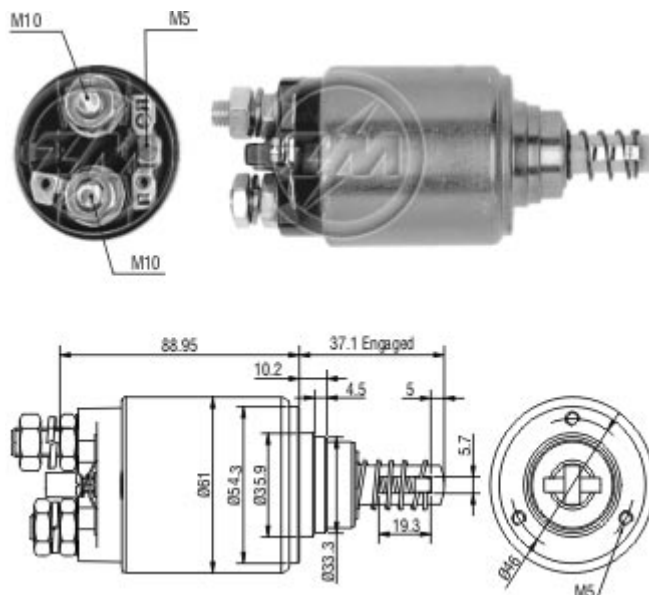

Tecnologia para um mundo sempre em movimento.

Relay Starting ZM 731 12v - CAP ZM 731.91

Used on:

Car Maker:	Vehicle:	Model variation:	From:	To:
FIAT-IVECO	110-13	A with BF6L913T engine	1983	1991
	110-13	A with F6L913 engine	1983	1991
	110-13	AH with BF6L913T engine	1983	1985
	110-13	AH with F6L913 engine	1983	1985
	130-13	A with BF6L913T engine	1983	1991
	130-13	A with F6L913 engine	1983	1991
	130-13	AH with BF6L913T engine	1983	1991
	130-13	AH with F6L913 engine	1983	1991
	75-9	A with BF4L913T engine	1983	1989
	75-9	A with F4L913 engine	1983	1989
	75-9	H with F4L913 engine	1983	1985
	80-13	A with BF6L913T engine	1983	1991
	80-13	A with F6L913 engine	1983	1991
	80-13	AH with BF6L913T engine	1983	1991
	80-13	AH with F6L913 engine	1983	1991
	80-13	AT with BF6L913T engine	1983	1991
	80-13	AT with F6L913 engine	1983	1991
	80-13	AW with BF6L913T engine	1983	1991
	80-13	AW with F6L913 engine	1983	1991
	80-9	A with F4L 913 engine	1983	1986
	80-9	AH with F4L 913 engine	1983	1986
	90-13	A with BF6L913T engine	1983	1991