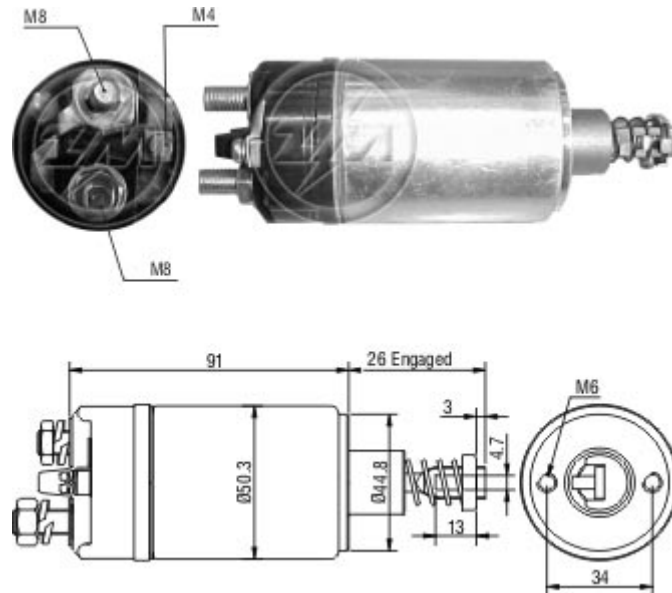

Tecnologia para um mundo sempre em movimento.

Relay Starting ZM 729 12v - CAP ZM 729.96

Used on:

Car Maker:	Vehicle:	Model variation:	From:	To:
PORSCHE	911	3.2 Carrera		
	911	3.3 Turbo		
	928	5.0 GT		
	928	5.0 S4		
	928	5.0 S4/CS		
	928	5.4 GTS		
	959	2.8L		

Original Code:

BOSCH

- 0.331.302.061
- 0.331.302.107

Starter Code:

BOSCH

- 0.001.215.001
- 0.001.312.110
- 0.001.312.111

PORSCHE

- 911 604 101 01
- 928 604 103 04