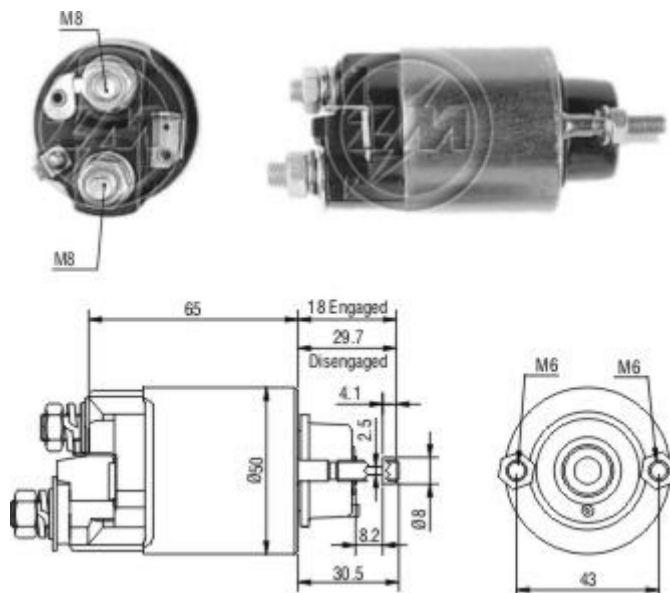

Tecnologia para um mundo sempre em movimento.

Relay Starting ZM 707 12v

Used on:

Car Maker:	Vehicle:	Model variation:	From:	To:
SUZUKI	Alto	800 with F8B engine	1989	1993
	SB 308	with F8B engine	1986	1993

Original Code:

DENSO

- 053400-8510

Starter Code:

DENSO

- 128000-4032
- 128000-4040
- 128000-4061
- 128000-4130
- 128000-4180
- 128000-5060
- 128000-5540
- 128000-6660
- 128000-7620

Rua Cerâmica Reis, 800 - Brusque - SC - Brasil - CEP 88355-370
Fone: 55 47 3251-2900 - Fax: 55 47 3251-2980 - www.zm.com.br
Insc. Est. 250.976.790 - CNPJ 76.812.379/0001-04