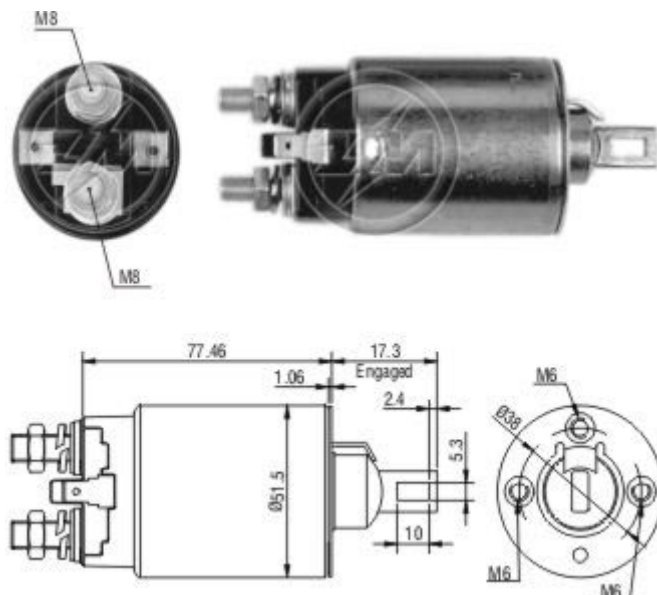

Tecnologia para um mundo sempre em movimento.

Relay Starting ZM 694 12v - CAP ZM 692.96

Used on:

Car Maker:	Vehicle:	Model variation:	From:	To:
CHRYSLER-DODGE	Challenger	2.6 L (156) L4	1981	1983
	Colt	2.0 L	1984	1986
	Conquest	2.6 L	1984	1986
	D50	Pick-up 2.0 L	1981	1982
	D50	Pick-up 2.6 L	1981	1982
	RAM-50	Pick-up 2.0 L	1983	1984
	RAM-50	Pick-up 2.6 L	1983	1984
	CHRYSLER-PLYMOUTH	Arrow	Pick-up 2.0 L	1981
Arrow		Pick-up 2.6 L	1981	1982
Colt		2.0 L	1984	1986
Conquest		2.6 L	1984	1986
Sapporo		2.6 L	1981	1983
HYUNDAI	Stellar	2.0 L	1987	1989
MAZDA	MX-3	1.8 L	1994	1996
MITSUBISHI	Cordia	2.0 L	1984	1985
	Montero	2.6 L	1984	1986
	Pick-up	2.0 L	1983	1984
	Pick-up	2.6 L	1983	1984
	Starion	2.6 L	1984	1989

	Tredia	2.0 L	1984	1985
--	--------	-------	------	------

Original Code:

MAZDA

- K801-18-Z10

MITSUBISHI

- M371X36271
- MD607412
- SB562

Starter Code:

MAZDA

- K801-18-400C
- K802-18-400

MITSUBISHI

- M2T24181
- M2T25581
- M2T51281
- M2T51282
- M2T53081
- M2T53082
- M3T80371

Rua Cerâmica Reis, 800 - Brusque - SC - Brasil - CEP 88355-370
Fone: 55 47 3251-2900 - Fax: 55 47 3251-2980 - www.zm.com.br
Insc. Est. 250.976.790 - CNPJ 76.812.379/0001-04