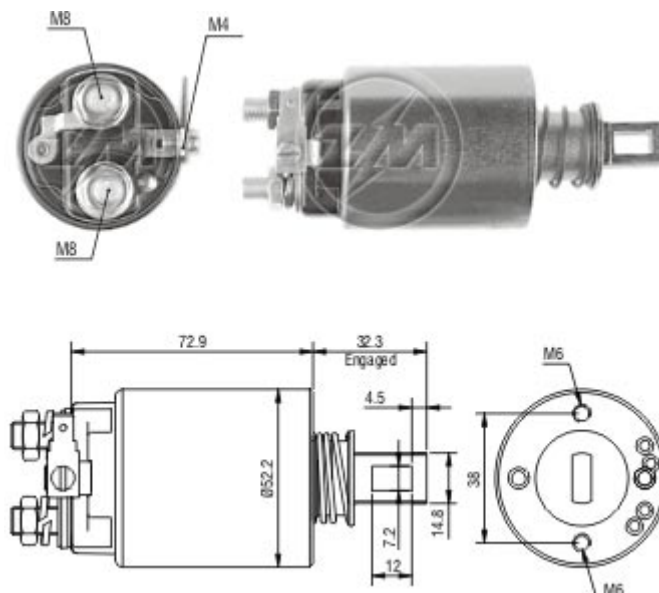

Tecnologia para um mundo sempre em movimento.

Relay Starting ZM 686 12v - CAP ZM 685.96

Used on:

Car Maker:	Vehicle:	Model variation:	From:	To:
BUICK	Electra	5.7 L (350) V8 diesel	1984	1985
	Lesabre	5.7 L (350) V8 diesel	1984	1985
	Regal	4.3 L (260) V6 diesel	1984	
	Regal	5.7 L (350) V8 diesel	1985	
Car Maker:	Vehicle:	Model variation:	From:	To:
CADILLAC	Deville	5.7 L (350) V8 diesel	1984	
	Fleetwood	5.7 L (350) V8 diesel	1984	1985
Car Maker:	Vehicle:	Model variation:	From:	To:
GM-CHEVROLET	Caprice	5.7 L (350) V8 diesel	1984	1985
	El Camino	5.7 L (350) V8 diesel	1984	
	Impala	5.7 L (350) V8 diesel	1984	1985
	Monte Carlo	5.7 L (350) V8 diesel	1984	
Car Maker:	Vehicle:	Model variation:	From:	To:
GM-OLDSMOBILE	98	5.7 L (350) V8 diesel	1984	
	Custom Cruiser	5.7 L (350) V8 diesel	1984	1985
	Cutlass	4.3 L (260) V6 diesel	1984	1985
	Cutlass	5.7 L (350) V8 diesel	1984	1985
	Cutlass	Calais 4.3 L (260) V6 diesel	1984	
	Cutlass	Calais 5.7 L (350) V8 diesel	1984	
	Delta	88 5.7 L (350) V8 diesel	1984	1985
Car Maker:	Vehicle:	Model variation:	From:	To:
GM-PONTIAC	Bonneville	5.7 L (350) V8 diesel	1984	
	Grand Prix	5.7 L (350) V8 diesel	1984	

	Parisienne	5.7 L (350) V8 diesel	1984	1985
Car Maker:	Vehicle:	Model variation:	From:	To:
GMC	Caballero	5.7 L (350) V8 diesel	1984	

Original Code:

HITACHI

- 2120-97001
- 2130-17002
- 2130-27001
- 2130-47012
- 2130-6700