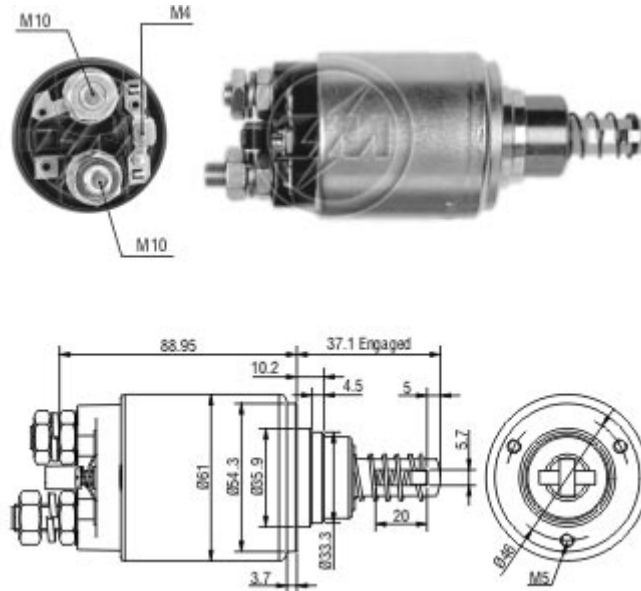

Tecnologia para um mundo sempre em movimento.

Relay Starting ZM 641 24v - CAP ZM 641.91

Used on:

Car Maker:	Vehicle:	Model variation:	From:	To:
SCANIA	82 series		1980	1988
	B80		1968	1976
	BF86		1975	
	BR85	Super	1971	
	BR85		1976	
	BR86S		1975	
	C80		1968	1976
	CR85	Super	1971	
	CR85		1968	
	G82		1980	1988
	G92		1980	1988
	G93		1988	
	K82		1985	
	K92		1985	
	K93		1987	
	L50	Super	1968	1976
	L50		1968	1976
	L94		1997	
	LB80	Super	1968	1975
	LB80		1968	1975
	LB81		1975	1980
	LBS86		1975	1980
	LS85	Super	1969	1975

	LS85		1969	1975
	LS86		1975	1980
	N94		1997	
	P82		1980	1988
	P92		1985	1988
	P93		1991	
	P94		1996	
	R94		1988	
	R94			
	S82		1981	1983
	T92		1985	1988

Original Code:

BOSCH

- 0.331.402.012
- 0.331.402.207