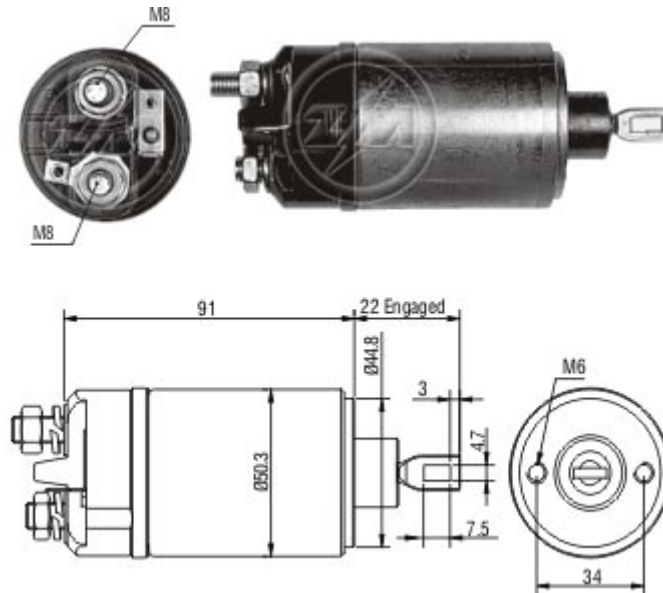

Tecnologia para um mundo sempre em movimento.

Relay Starting ZM 621 6v - CAP ZM 621.96

Used on:

Car Maker:	Vehicle:	Model variation:	From:	To:
VOLKSWAGEN	1200	A	1960	1975
	1200		1960	1975
	1300	A	1966	1967
	1300		1966	1967

Original Code:

BOSCH

- 0.331.302.001
- 0.331.302.002
- 0.331.302.004
- 0.331.302.005

Starter Code:

BOSCH

- 0.001.207.016
- 0.001.207.017
- 0.001.207.018
- 0.001.207.019
- 0.001.209.001
- 0.001.209.006
- 0.001.209.014
- 0.001.310.005
- 0.001.310.008
- 0.001.310.023