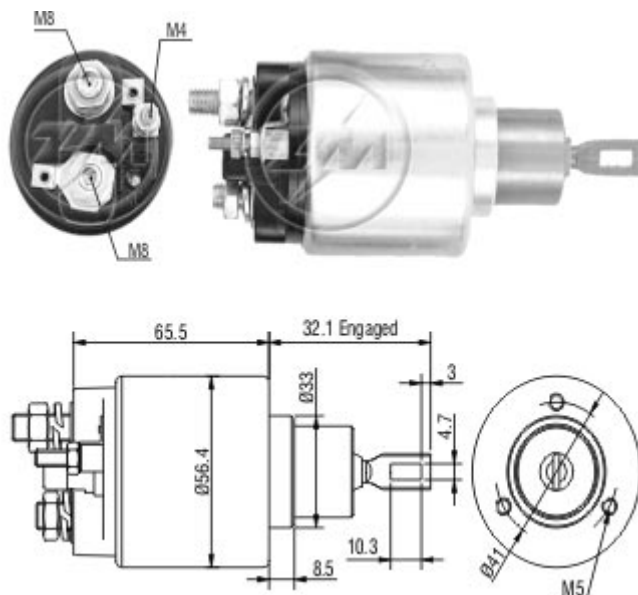

Tecnologia para um mundo sempre em movimento.

Relay Starting ZM 577 12v - CAP ZM 577.91

Used on:

Car Maker:	Vehicle:	Model variation:	From:	To:
CHRYSLER	Daytona	2.2 L (135) L4	1987	
	Daytona	2.5 L (153) L4	1986	1987
	Laser	2.5 L (153) L4	1986	
	Le Baron	2.2 L (135) L4	1987	1990
	Le Baron	2.5 L (153) L4	1986	1990
	New Yorker	2.2 L (135) L4	1987	1988
	New Yorker	2.5 L (153) L4	1986	1987
Car Maker:	Vehicle:	Model variation:	From:	To:
CHRYSLER-DODGE	600	2.2 L (135) L4	1987	1988
	600	2.5 L (153) L4	1986	1988
	Aries	2.2 L (135) L4	1987	1989
	Aries	2.5 L (153) L4	1986	1989
	Caravan	2.2 L (135) L4	1986	1987
	Caravan	2.5 L (153) L4	1987	1991
	Charger	2.2 L (135) L4	1986	1987
Car Maker:	Vehicle:	Model variation:	From:	To:
CHRYSLER-PLYMOUTH	Acclaim	2.5 L (153) L4	1989	1991
	Caravelle	2.2 L (135) L4	1987	1988
	Caravelle	2.5 L (153) L4	1986	1988
	Horizon	2.2 L (135) L4	1987	1990
	Reliant	2.2 L (135) L4	1987	1989
	Reliant	2.5 L (153) L4	1986	1989

	Sundance	2.2 L (135) L4	1987	1991
--	----------	----------------	------	------

Original Code:

BOSCH

- 0.331.303.020
- 0.331.303.520

Starter Code:

BOSCH

- 0.001.108.013
- 0.001.108.032
- 0.001.108.045
- 0.001.208.413