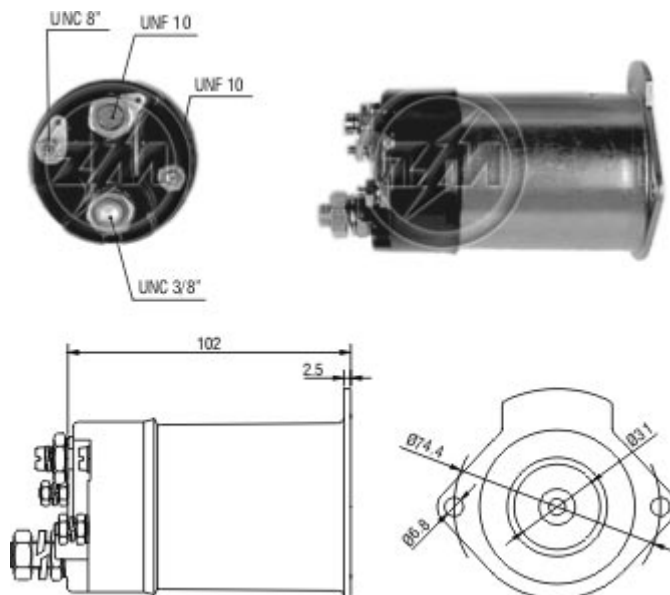

Tecnologia para um mundo sempre em movimento.

Relay Starting ZM 551 12v - CAP ZM 551.91

Used on:

Car Maker:	Vehicle:	Model variation:	From:	To:
CASE	Tractor			
Car Maker:	Vehicle:	Model variation:	From:	To:
GM-CHEVROLET	C 60			
	C10			
	C14			
	Caravan			
	Opala			
	Veraneio			
Car Maker:	Vehicle:	Model variation:	From:	To:
MASSEY FERGUSON	Tractor			
	Trator			

Original Code: DELCO REMY

- 1114256
- 1119798
- D932

Starter Code: DELCO REMY

- 732246348

Rua Cerâmica Reis, 800 - Brusque - SC - Brasil - CEP 88355-370
Fone: 55 47 3251-2900 - Fax: 55 47 3251-2980 - www.zm.com.br
Insc. Est. 250.976.790 - CNPJ 76.812.379/0001-04