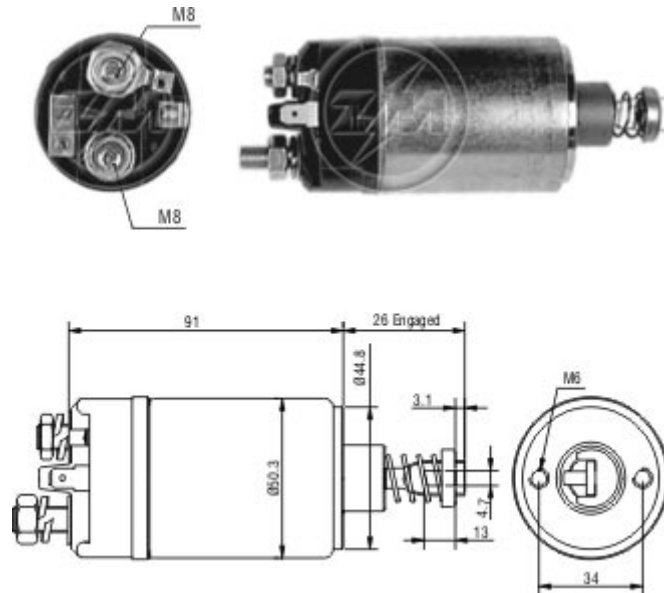

## Relay Starting ZM 527 12v - CAP ZM 522.96

### Original Code:

**BOSCH**

- 0.331.302.097