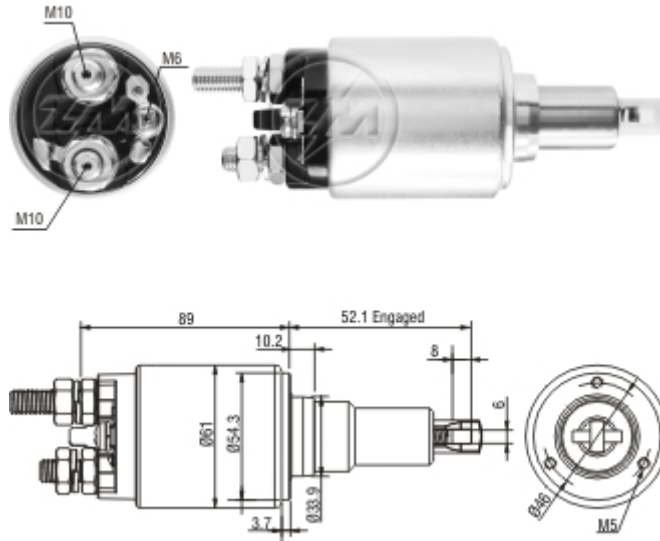

## Relay Starting ZM 5-639 24v

### Original Code:

**BOSCH**

- 2.339.402.225