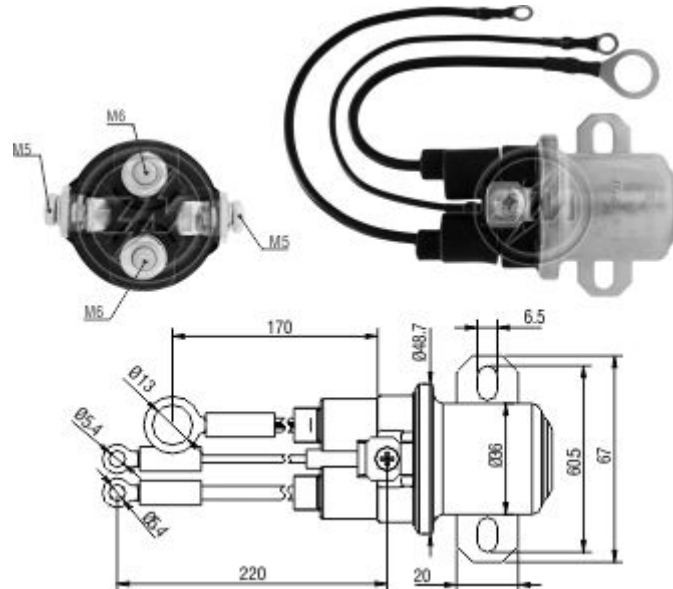

Tecnologia para um mundo sempre em movimento.

Auxiliary Relay Starting ZM 5-408 24v

Used on:

Car Maker:	Vehicle:	Model variation:	From:	To:
CASE	Colheitadeira de Cana	A7000 com motor Cummins.		
	Colheitadeira de Cana	A7000 with Cummins engine.		
	Colheitadeira de Cana	A7700 com motor Cummins.		
	Colheitadeira de Cana	A7700 with Cummins engine.		
	Grader	865		
	Grader	865.2		
	Grader	885		
	Grader	885.2		
Car Maker:	Vehicle:	Model variation:	From:	To:
DELCO REMY	39MT Starter Motor Series			
	Motores de partida 39MT			
Car Maker:	Vehicle:	Model variation:	From:	To:
FIATALLIS	Grader	FG 170		
	Grader	FG 170.2		
	Grader	FG 200		
	Grader	FG 200.2		
	Trator de Esteira	FD170.		
Car Maker:	Vehicle:	Model variation:	From:	To:
TEREX	Empilhadeira	GEP 23		
	Lift	GEP 23		

Original Code:
DELCO REMY

-
- 10511369
 - 10511415

Starter Code:

CASE

- 75264239

DELCO REMY

- 19011507
- 19011509
- 19011511
- 19011522
- 19011523
- 19011524
- 19011527
- 8200034
- 8200039
- 8200040
- 8200041
- 8200101