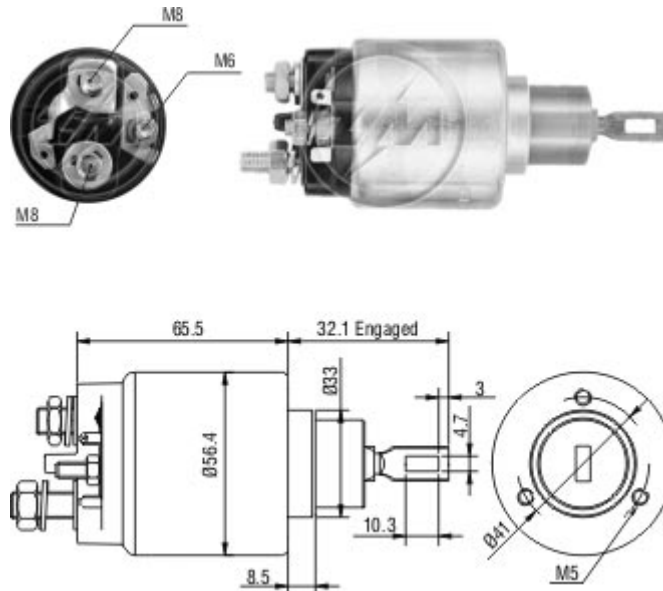

## Relay Starting ZM 473 12v - CAP ZM 473.91