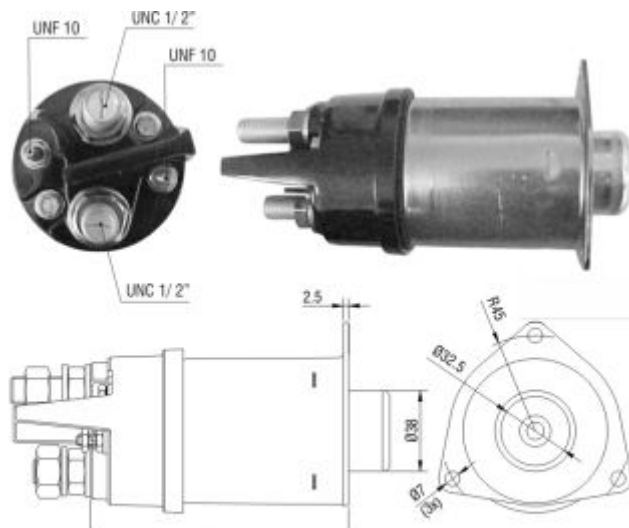

Tecnologia para um mundo sempre em movimento.

Relay Starting ZM 468 24v - CAP ZM 6-468.96

Note: Silver contact brazed on contact bolts.
Nota: Pastilha de prata soldada nos parafusos de contato.

Used on:

Car Maker:	Vehicle:	Model variation:	From:	To:
ATLAS COPCO	XAMS355	com motor Cummins		
Car Maker:	Vehicle:	Model variation:	From:	To:
CATERPILLAR	Carregadeira 938F			
	Excavator 322 L	with 3116 Caterpillar diesel engine	1993	1996
Car Maker:	Vehicle:	Model variation:	From:	To:
DELCO REMY	41MT Starter Motor Series			
	Motores de partida 41MT			

Original Code: DELCO REMY

- 1115634

Starter Code: CATERPILLAR

- 1438434
- 9X9995
- 9Y1945

DELCO REMY

- 10478961
- 10479013
- 10479172

Rua Cerâmica Reis, 800 - Brusque - SC - Brasil - CEP 88355-370
Fone: 55 47 3251-2900 - Fax: 55 47 3251-2980 - www.zm.com.br
Insc. Est. 250.976.790 - CNPJ 76.812.379/0001-04