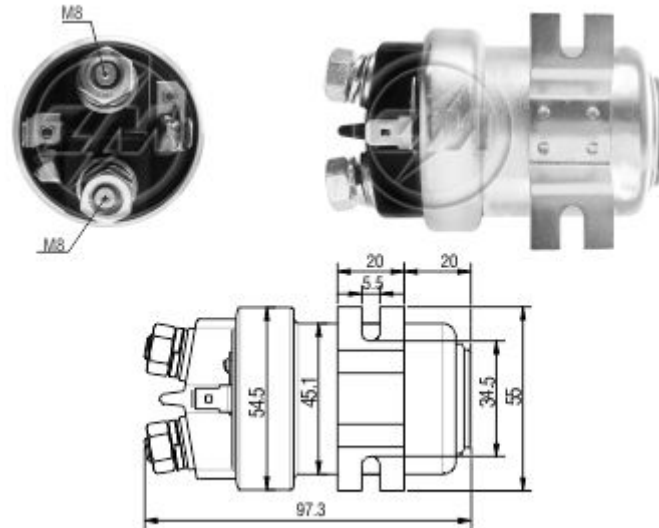

## Auxiliary Relay Starting ZM 404 24v

Earthed COB. (Bobina isolada)  
 Permanent current 200 Amp. (Uso contínuo 200 Amp.)  
 Short time current 800 Amp. (5 Sec.) (Uso máx. 5 Seg. 800 Amp.)

### Used on:

Car Maker:	Vehicle:	Model variation:	From:	To:
24V	Universal Automotive Rele Switch Relé Automotivo Universal			
Car Maker:	Vehicle:	Model variation:	From:	To:
UNIVERSAL	24V			

Rua Cerâmica Reis, 800 - Brusque - SC - Brasil - CEP 88355-370  
 Fone: 55 47 3251-2900 - Fax: 55 47 3251-2980 - www.zm.com.br  
 Insc. Est. 250.976.790 - CNPJ 76.812.379/0001-04