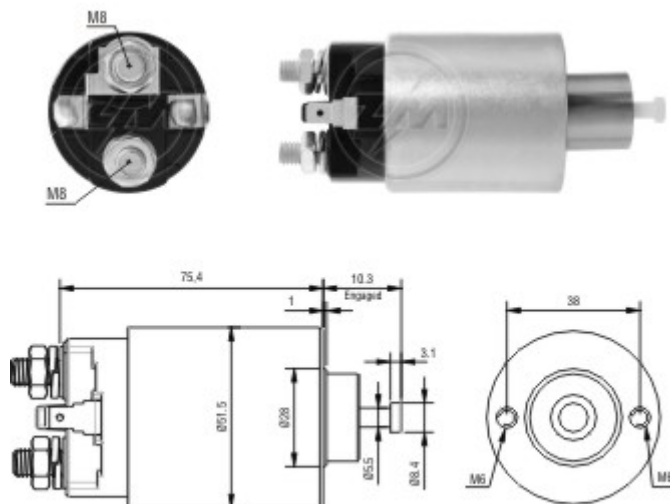

Tecnologia para um mundo sempre em movimento.

Relay Starting ZM 4-993 12v

Used on:

Car Maker:	Vehicle:	Model variation:	From:	To:
MITSUBISHI	L 200	2.5 D		
	L 200	2.5 TD 4X4		
	L 200	4WD		
	L 300	2.5 D		
	L 300	2.5 TD		
	L 300	4X4		
	L 400	2.5 D		
	Pajero	2.5 TD		
	Pajero	2.8 D	1998	2001
	Space	Gear 2.5 D		

Original Code:

MITSUBISHI

- M371XA0273
- M371XA0274
- MD618972

Starter Code:

MITSUBISHI

- M002T87171
- M2T84071
- M2T84171
- M2T84571

- M2T87171
- M2T87371
- M2T87871
- M2T87971
- M8T75071
- ME701462

Rua Cerâmica Reis, 800 - Brusque - SC - Brasil - CEP 88355-370
Fone: 55 47 3251-2900 - Fax: 55 47 3251-2980 - www.zm.com.br
Insc. Est. 250.976.790 - CNPJ 76.812.379/0001-04