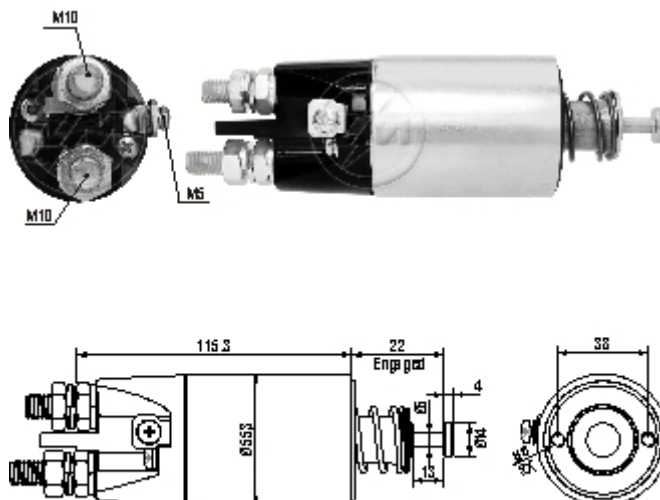

Tecnologia para um mundo sempre em movimento.

Relay Starting ZM 4-897 24v - CAP ZM 2-897.96

Used on:

Car Maker:	Vehicle:	Model variation:	From:	To:
CUMMINS	Dongfeng Cummins ISBE185-30	Chinese Cummins series marine diesel Genset	2010	
Car Maker:	Vehicle:	Model variation:	From:	To:
RENAULT TRUCKS	Trucks			
Car Maker:	Vehicle:	Model variation:	From:	To:
VOLVO	Caminhões			
	FM			
	LM			

Original Code:

RENAULT

- 20732977

VOLVO

- 20397219

Starter Code:

CUMMINS

- 21BJ077
- 4948058
- C4948058