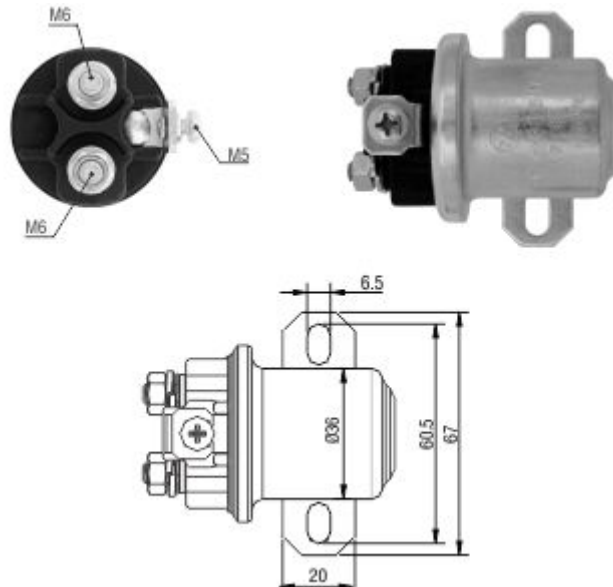

Tecnologia para um mundo sempre em movimento.

Auxiliary Relay Starting ZM 4-409 24v

Used on:

| Car Maker: | Vehicle: | Model variation: | From: | To: |
|------------|---------------------------|---|-------|-----|
| DELCO REMY | 38MT Starter Motor Series | | | |
| | Motores de partida 38MT | | | |
| Car Maker: | Vehicle: | Model variation: | From: | To: |
| FORD | Cargo 2632 | com motor Cummins eletrônico ISC 6 cilindros 8.3 L. | | |
| | Cargo 2632 | with 6 ISC 8.3 liters Cummins engine. | | |
| | Cargo 2932 | com motor Cummins eletrônico ISC 6 cilindros 8.3 L. | | |
| | Cargo 2932 | with 6 ISC 8.3 liters Cummins engine. | | |
| | Cargo 4532 | com motor Cummins eletrônico ISC 6 cilindros 8.3 L. | | |
| | Cargo 4532 | with 6 ISC 8.3 liters Cummins engine. | | |
| | Cargo 5032 | com motor Cummins eletrônico ISC 6 cilindros 8.3 L. | | |
| | Cargo 5032 | with 6 ISC 8.3 liters Cummins engine. | | |
| Car Maker: | Vehicle: | Model variation: | From: | To: |
| VOLVO | FH12 | com motor Cummins eletrônico 12.1 L. | | |
| | FH12 | with 12.1 liters Cummins engine. | | |
| | NH12 | com motor Cummins eletrônico 12.1 L. | | |
| | NH12 | with 12.1 liters Cummins engine. | | |

Original Code:
DELCO REMY

-
- 10512097

Starter Code:

DELCO REMY

- 19026030
- 19026032
- 8200000
- 8200024
- 8200072

FORD

- 6C45-11001-AA

VOLVO