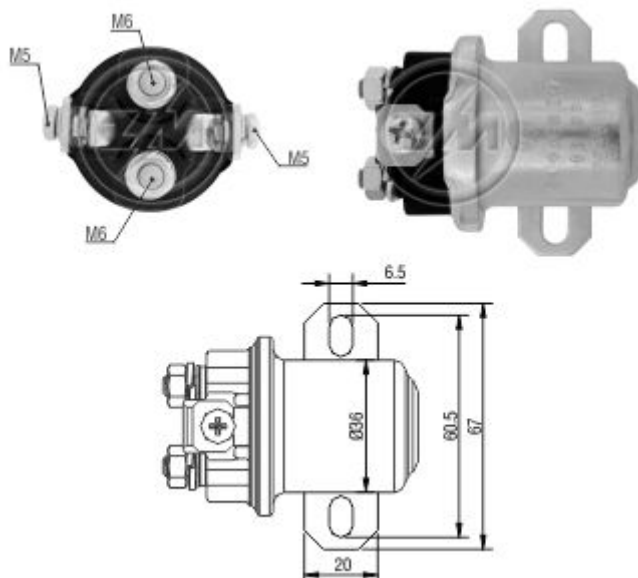

Tecnologia para um mundo sempre em movimento.

Auxiliary Relay Starting ZM 4-408 24v

Used on:

Car Maker:	Vehicle:	Model variation:	From:	To:
CASE	Colheitadeira de Cana	A7000 com motor Cummins.		
	Colheitadeira de Cana	A7000 with Cummins engine.		
	Colheitadeira de Cana	A7700 com motor Cummins.		
	Colheitadeira de Cana	A7700 with Cummins engine.		
	Grader	865		
	Grader	865.2		
	Grader	885		
	Grader	885.2		
Car Maker:	Vehicle:	Model variation:	From:	To:
DELCO REMY	39MT Starter Motor Series			
	Motores de partida 39MT			
Car Maker:	Vehicle:	Model variation:	From:	To:
FIATALLIS	Grader	FG 170		
	Grader	FG 170.2		
	Grader	FG 200		
	Grader	FG 200.2		
	Trator de Esteira	FD170.		
Car Maker:	Vehicle:	Model variation:	From:	To:
TEREX	Empilhadeira	GEP 23		
	Lift	GEP 23		

Original Code:
DELCO REMY

-
- 10511369
 - 10511415

Starter Code:

CASE

- 75264239

DELCO REMY

- 19011507
- 19011509
- 19011511
- 19011522
- 19011523
- 19011524
- 19011527
- 8200034
- 8200039
- 8200040
- 8200041
- 8200101