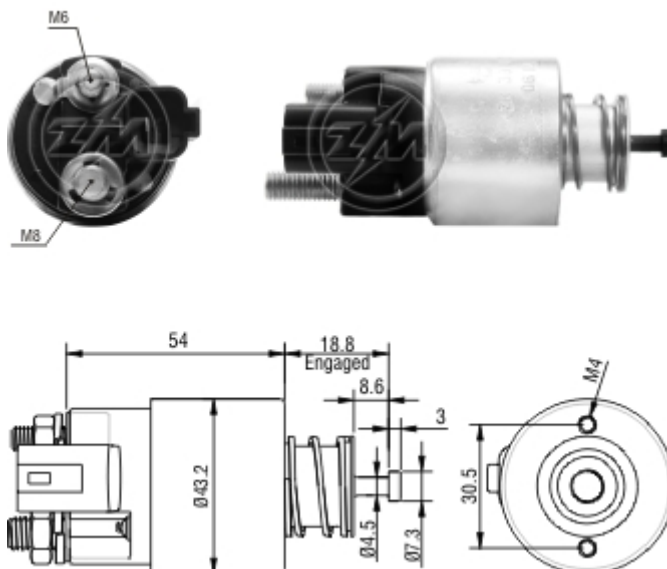

Tecnologia para um mundo sempre em movimento.

Relay Starting ZM 391 12v

Used on:

Car Maker:	Vehicle:	Model variation:	From:	To:
HYUNDAI	i20			
Car Maker:	Vehicle:	Model variation:	From:	To:
KIA MOTORS	Cerato			
	Forte	1.6		
	Forte	2.0 LX		
	Forte	2.4		
	Soul			

Starter Code:

HYUNDAI

- 36100-2B100

KIA

- 36100-2B100

VALEO

- 1195239
- 36100-2B100

Rua Cerâmica Reis, 800 - Brusque - SC - Brasil - CEP 88355-370
Fone: 55 47 3251-2900 - Fax: 55 47 3251-2980 - www.zm.com.br
Insc. Est. 250.976.790 - CNPJ 76.812.379/0001-04