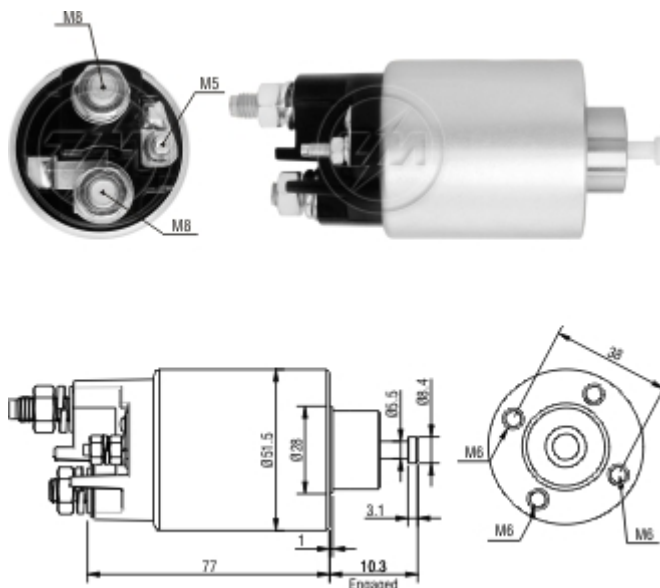

Tecnologia para um mundo sempre em movimento.

Relay Starting ZM 3-993 12v

Used on:

Car Maker:	Vehicle:	Model variation:	From:	To:
ALFA ROMEO	Alfa 147			
	Alfa 156			
	Alfa 159			
Car Maker:	Vehicle:	Model variation:	From:	To:
FIAT	Bravo	1.9 D		
	Croma	1.9 D id		
	Doblò	Cargo 1.9 JTD		
	Idea	1.9 JTD		
	Marea	1.9 JTD		
	Multipla	1.9 JTD		
	Palio Weekend	1.9 D		
	Punto	1.9 JTD		
	Stilo	1.9 JTD		
	Strada	1.9 JTD		
Car Maker:	Vehicle:	Model variation:	From:	To:
GM-VAUXHALL	Astra			
	Signum			
	Vectra			
	Zafira			
Car Maker:	Vehicle:	Model variation:	From:	To:
LANCIA	Lybra	1.9 JTD		
	Musa	1.6 D		
Car Maker:	Vehicle:	Model variation:	From:	To:

SAAB	9-3			
------	-----	--	--	--

Starter Code:

FIAT

- 46823543
- 51782321
- 55192482
- 55195211
- 60817002

MITSUBISHI

- MIT30071
- MIT30072

OPEL

- 55353857
- 55358857
- 6202074