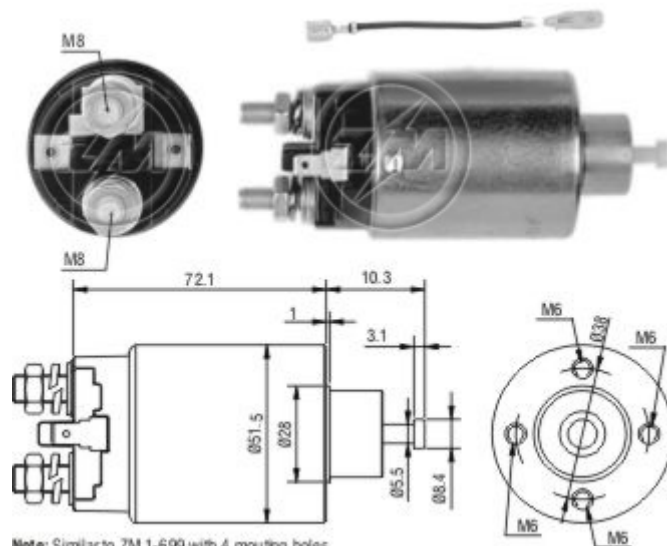

Tecnologia para um mundo sempre em movimento.

Relay Starting ZM 2-699 12v - CAP ZM 697.96

Used on:

Car Maker:	Vehicle:	Model variation:	From:	To:
HYUNDAI	Accent	1.3	1995	
	Elantra	1.6 16V (DOHC)	1991	1994
	Elantra	1.8 16V (DOHC)	1991	1994
	H100	2.4	1994	
	Pony	1.3 mk1	1982	1986
	Pony	1200	1978	1985
	Pony	1400	1978	1985
	Porter	2.4	1997	
	Sonata	1.8	1986	1998
	Sonata	2.0	1986	1998
Car Maker:	Vehicle:	Model variation:	From:	To:
MITSUBISHI	Celeste	1400	1975	1980
	Celeste	1600	1975	1980
	Celeste	1600 with 4G32 engine	1979	1982
	Colt	1.2	1978	1987
	Colt	1.3 with G13B engine	1986	1988
	Colt	1.4 with 4G12 engine	1980	1983
	Colt	1.6i 4WD with 4G92 engine	1991	1992
	Colt	1.6i with 4G92 engine	1991	1992
	Colt	1.8 GTi with 4G67 engine	1989	1992
	Colt	1.8 GTi with 4G93 engine	1991	1992
	Eclipse	2.0i 16V with 4G63 engine	1991	
	Galant	1.6 with 4G32 engine	1987	1991

Original Code:

MAZDA

- E356-18-X10

MITSUBISHI

- M371X60171
- MD607889
- MD618728
- SB601

Starter Code:

MITSUBISHI

- M0T70381
- M1T70481
- M1T70483
- M1T73381
- M1T73383
- M2T40081
- M2T49881
- M3T32591
- M3T32593
- M3T41081
- M3T41083
- M3T42781
- M3T43381