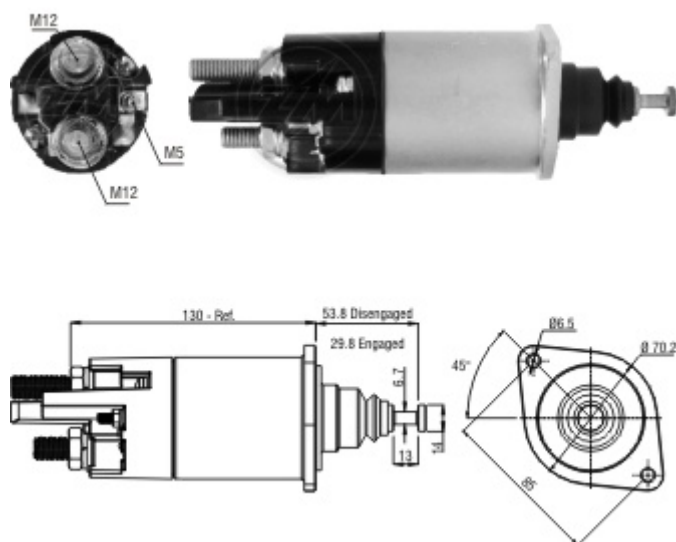

Tecnologia para um mundo sempre em movimento.

Relay Starting ZM 1-840 24v - CAP ZM 840.96

Used on:

| Car Maker: | Vehicle: | Model variation: | From: | To: |
|-------------------|---------------------------|-------------------------|--------------|------------|
| CUMMINS | Heavy-Duty Equipment | With ISB Engine | | |
| | Heavy-Duty Equipment | with ISC 8.3L Engine | | |
| Car Maker: | Vehicle: | Model variation: | From: | To: |
| DELCO REMY | 38MT Starter Motor Series | | | |
| | Motores de partida 38MT | | | |
| Car Maker: | Vehicle: | Model variation: | From: | To: |
| VOLKSWAGEN | 17-320E | | | |
| | 18-310 Constellation | | | |
| | 18-310 Titan | | | |
| | 18-310 Titan Tractor | | | |
| | 19-360E | | | |
| | 25-320E | | | |
| | 25-370E | | | |
| | 25-400E | | | |
| | Caminhão | | | |
| | Truck | | | |

Original Code:
DELCO REMY

- 10512094

Starter Code:
DELCO REMY

-
- 19026026
 - 19026030
 - 19026032
 - 8200000
 - 8200024
 - 8200053
 - 8200072
 - 8200078
 - 8300023
 - 8300025

VOLKSWAGEN

- 2S0911023A
- 2T0911023-F
- 2T0911023F