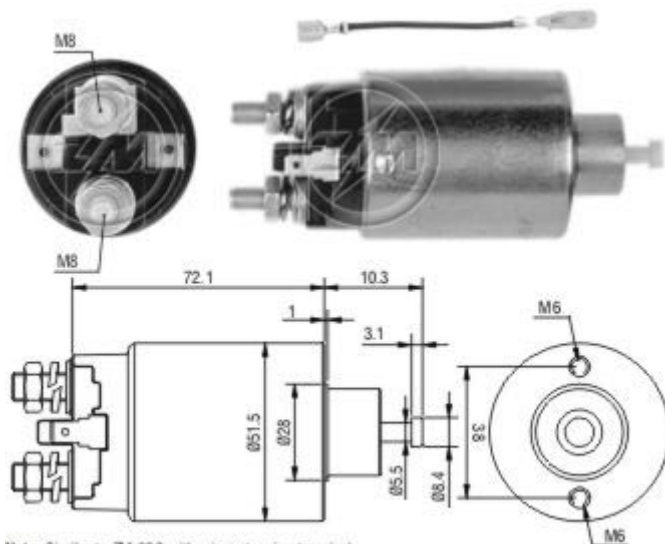

## Relay Starting ZM 1-699 12v - CAP ZM 697.96

Note: Similar to ZM 699 with wire extension terminal.  
Nota: Similar ao ZM 699 com o terminal de extensão.