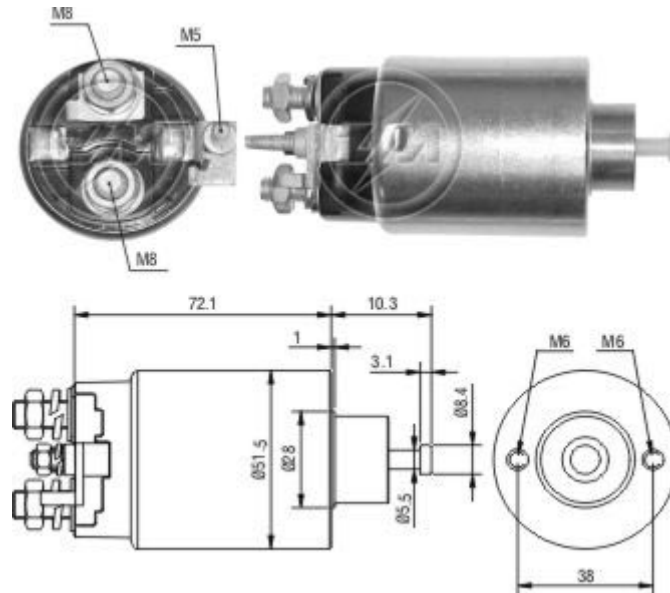

Tecnologia para um mundo sempre em movimento.

Relay Starting ZM 1-695 12v - CAP ZM 1-695.96

Used on:

Car Maker:	Vehicle:	Model variation:	From:	To:
CHRYSLER-DODGE	Dodge Dakota	Pick-up 2.5 L (153) L4	1996	1997
Car Maker:	Vehicle:	Model variation:	From:	To:
JEEP	Cherokee	2.5 L (150) L4	1994	1997
	Wrangler	2.5 L (150) L4	1994	1997

Original Code:

MITSUBISHI

- M371X94071

Starter Code:

MITSUBISHI

- M1T79481
- M1T79482

Rua Cerâmica Reis, 800 - Brusque - SC - Brasil - CEP 88355-370
Fone: 55 47 3251-2900 - Fax: 55 47 3251-2980 - www.zm.com.br
Insc. Est. 250.976.790 - CNPJ 76.812.379/0001-04