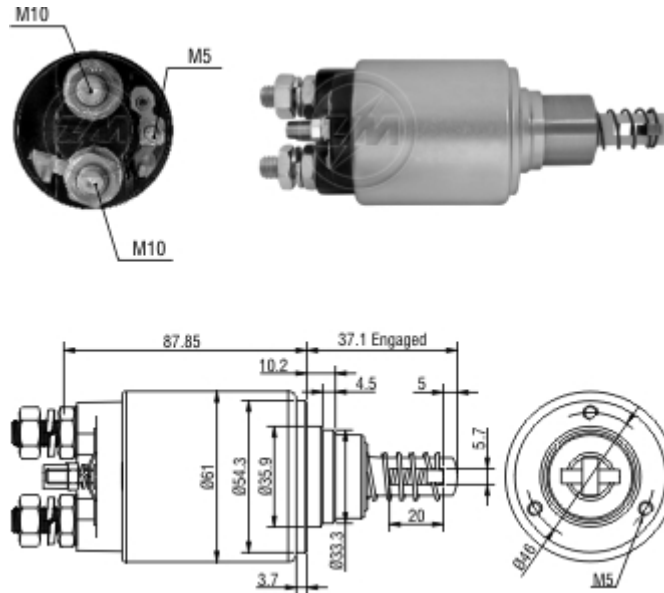

Tecnologia para um mundo sempre em movimento.

Relay Starting ZM 1-653 12v

Used on:

Car Maker:	Vehicle:	Model variation:	From:	To:
JOHN DEERE	6205			
	6505			
	6510			
	6515			
	6520			
	6610			
	6615			
	6620			
	6715			
	6810			
	6820			
	6910			
	6910S			
	6920			
	7320			
	7420			
	7520			
	7820			

Original Code:

BOSCH

- 2.339.402.149

Starter Code:

BOSCH

- 0.001.230.002
- 0.001.230.018

JOHN DEERE

- RE503226
- RE504807
- RE507943