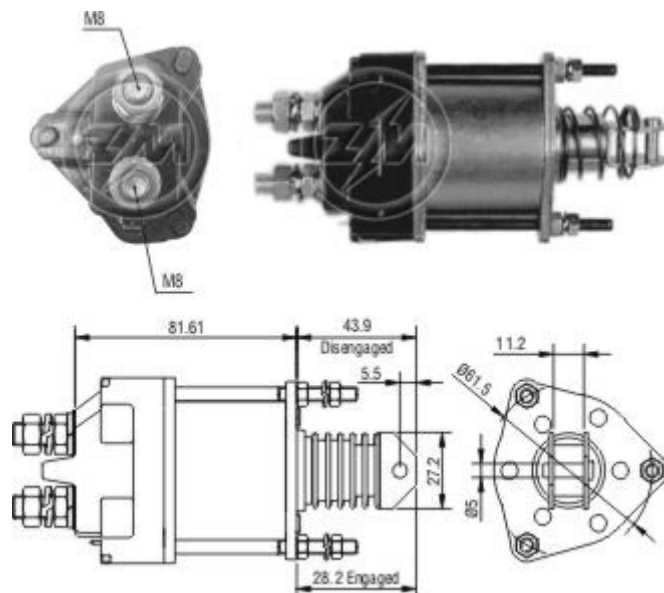

Tecnologia para um mundo sempre em movimento.

Relay Starting ZM 1-650 12v - CAP ZM 1-650.91

Used on:

Car Maker:	Vehicle:	Model variation:	From:	To:
FIAT	124	1200 with 124 A.000 engine	1973	1975
	124	1400 Special with 124 B2.000 engine	1968	1972
	124	1500 Special T	1971	1975
	124	1500 Special with 124 B2.000 engine	1973	1975
	124	1600 Special T	1973	1975
	124	Familiare 1200 with 124 A.000 engine	1973	1975
	124	Spider 2000 Europa Volumex with 232R14 engine	1983	1985
	124	Spider 2000 Europa with 132 C3.031 engine	1982	1985
	131	1.4 Mirafiori with 131 C.000 engine	1980	1984
	131	1.4 Mirafiori with 131 C1.000 engine	1980	1984
	131	1.4 Super Mirafiori with 131 C1.000 engine	1981	1983
	131	1.6 Super Mirafiori with 131 B1.000 engine	1979	1982
	131	1.6 Super with 131 C3.000 engine	1978	1984
	131	1.6 with 131 A1.000 engine	1974	1981
	131	1.6 with 131 C2.000 engine	1976	1984
	131	2.0 Racing with 131 B2.000 engine	1978	1981
	131	2.0 Super with 131 C4.000 engine	1981	1984
	131	Familiare 1.6 CL with 131 A1.000 engine	1975	1978
	131	Familiare 1.6 with 131 C2.000 engine	1980	1985
	131	Panorama 1.6 CL with 131 A1.000 engine	1975	1978
	131	Panorama 1.6 with 131 C2.000 engine	1980	1985
	132	1.6 with 132 BB OA O engine	1972	1976
	132	1.6 with 132 C.000 engine	1976	1982

Original Code:

FIAT

- 4154106

LADA

- 2101-3708805

MARELLI

- 636 005 07

Starter Code: