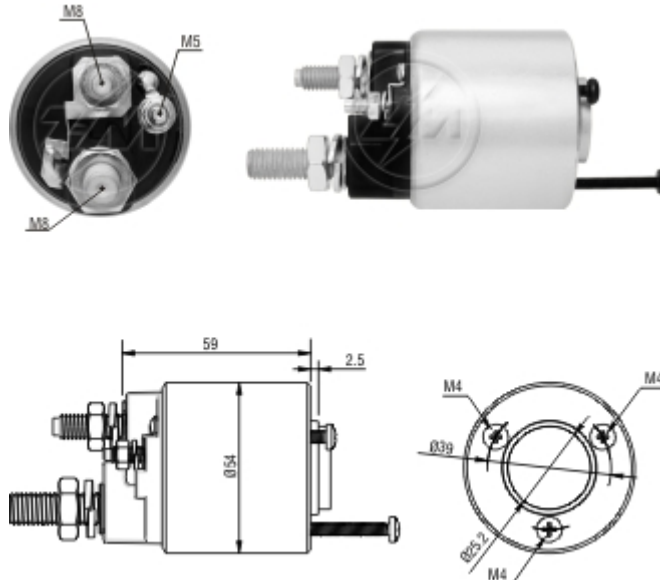

Tecnologia para um mundo sempre em movimento.

Relay Starting ZM 1-591 12v - CAP ZM 1-591.91

Used on:

Car Maker:	Vehicle:	Model variation:	From:	To:
JOHN DEERE	Tractor	5210 with 320 Engine 2.9L Diesel.	1995	
	Tractor	5310 with 320 Engine 2.9L Diesel.	1995	
	Tractor	5410 with 320 Engine 2.9L Diesel.	1995	
	Trator	5210 com motor 2.9L Diesel.	1995	
	Trator	5310 com motor 2.9L Diesel.	1995	
	Trator	5410 com motor 2.9L Diesel.	1995	

Original Code:

VALEO

- 594309

Starter Code:

VALEO

- 187031
- 438012
- 455735
- D7R14

Rua Cerâmica Reis, 800 - Brusque - SC - Brasil - CEP 88355-370
Fone: 55 47 3251-2900 - Fax: 55 47 3251-2980 - www.zm.com.br
Insc. Est. 250.976.790 - CNPJ 76.812.379/0001-04