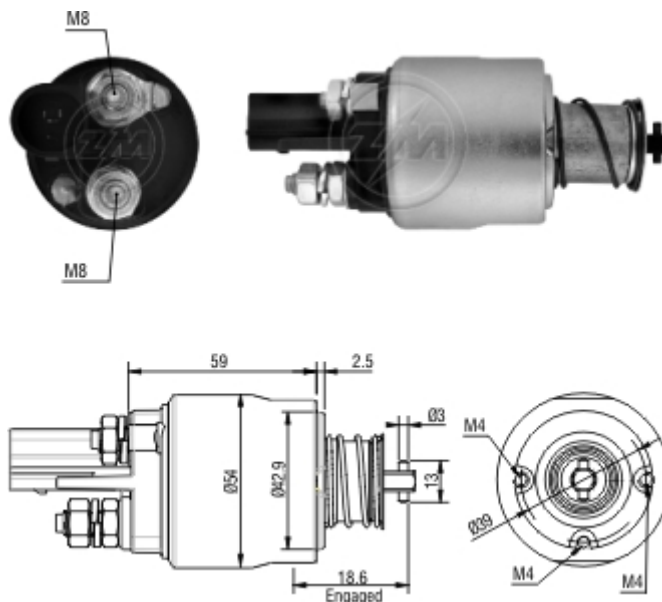

Tecnologia para um mundo sempre em movimento.

Relay Starting ZM 1-498 12v - CAP ZM 1-498.91

Used on:

Car Maker:	Vehicle:	Model variation:	From:	To:
AUDI	A3	1.6 FSI	2003	
	A3	2.0 FSI	2003	
	A3	Sportback 1.6 FSI	2004	
Car Maker:	Vehicle:	Model variation:	From:	To:
VOLKSWAGEN	Golf	1.4 16V	2003	
	Golf	1.4 FSI	2003	
	Golf	1.6 FSI	2003	
	Jetta	III 1.6 FSI	2005	
Car Maker:	Vehicle:	Model variation:	From:	To:
VW SEAT	Cordoba	1.6	2003	
	Ibiza	IV 1.6	2003	
Car Maker:	Vehicle:	Model variation:	From:	To:
VW SKODA	Octavia	1.4 FSI	2004	
	Octavia	1.6 FSI	2004	

Starter Code:

AUDI

- 02T911023R
- 02T911023S

SKODA

- 02T911023R
- 02T911023S

VAG

- 02T911023R
- 02T911023S

VALEO

- 191429
- 458214
- D6GS12

VOLKSWAGEN

- 02T911023R
- 02T911023S

Rua Cerâmica Reis, 800 - Brusque - SC - Brasil - CEP 88355-370
Fone: 55 47 3251-2900 - Fax: 55 47 3251-2980 - www.zm.com.br
Insc. Est. 250.976.790 - CNPJ 76.812.379/0001-04