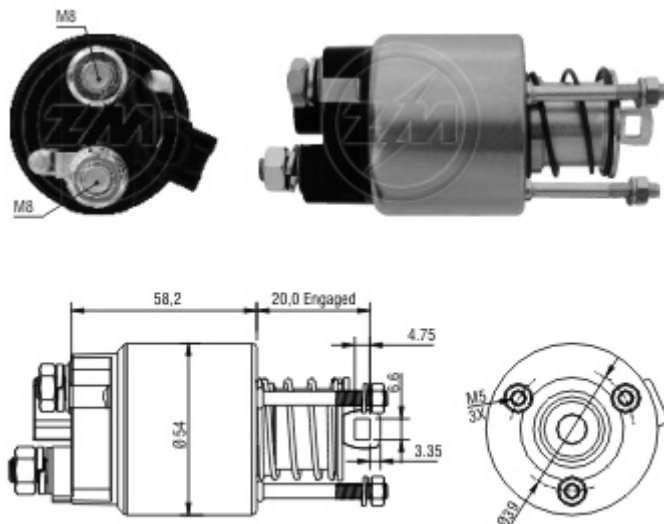

## Relay Starting ZM 1-397 12v - CAP ZM 397.91