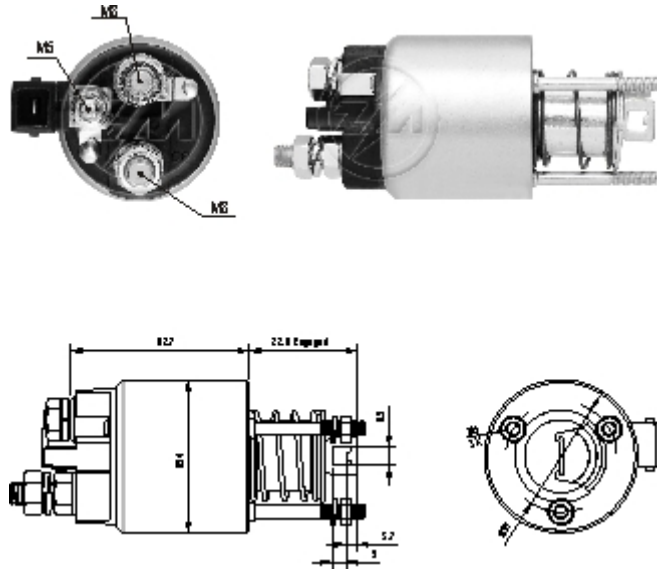

Tecnologia para um mundo sempre em movimento.

Relay Starting ZM 1-396 12v - CAP ZM 2-395.91

Used on:

Car Maker:	Vehicle:	Model variation:	From:	To:
VOLKSWAGEN	Caddy	1.4	1995	2004
	Caddy	1.6	1995	2004
	Lupo	1.0	1998	2005
	Lupo	1.4	2000	2005
	Polo	1.0	1994	2001
	Polo	1.3	1994	1995
	Polo	1.4	1995	2001
	Polo	1.6	1995	2001
Car Maker:	Vehicle:	Model variation:	From:	To:
VW SEAT	Arosa	with 1.0L engine	1997	2004
	Arosa	with 1.4L engine	1997	2004
	Cordoba	1.0	1996	2002
	Cordoba	1.4	1994	2002
	Cordoba	1.6	1993	2002
	Ibiza	1.0	1996	2002
	Ibiza	1.4	1993	2002
	Ibiza	1.6	1993	2002
	Inca	1.4i	1995	2003
	Inca	1.6i	1995	1998

Original Code:
MARELLI

- 85541070

Starter Code:

MARELLI

- 63223039
- 63293039
- MSN639
- MSR911

VOLKSWAGEN

- 085911023E

Rua Cerâmica Reis, 800 - Brusque - SC - Brasil - CEP 88355-370
Fone: 55 47 3251-2900 - Fax: 55 47 3251-2980 - www.zm.com.br
Insc. Est. 250.976.790 - CNPJ 76.812.379/0001-04