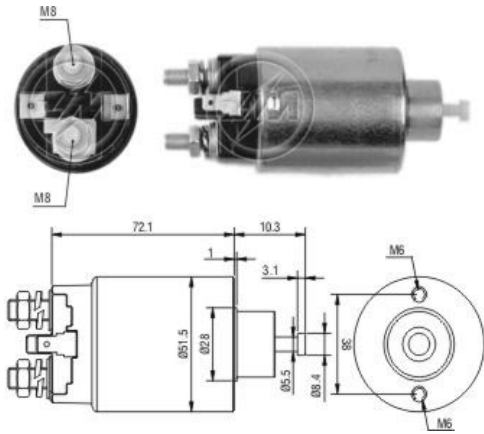

SOLENOÍDE/ SOLENOID SWITCH / SOLENOIDE

Solenóide ZM 1-698 12v

CAP ZM 1-698.96

Código Original do Solenóide / Solenoid Original Code / Código Original del Solenoide

mitsubishi:
M371X64971
SB642
SB642M
SB644
SB649

Código do Motor / Starter Code / Código del Motor

mitsubishi:
M1T72581
M1T72583
M1T72681
M1T73281
M1T73283
M1T74381
M1T75181
M1T75381
M2T20181D
M2T31081

Aplicação / Used on / Aplicacion

Montadora / Car Maker	Veículo / Vehicle	Variação do modelo / Model variation:	De / From:	Até / To:
HYUNDAI	Sonata	I 3.0i V6 with G6AT engine	1991	1993
		II 3.0i V6 with G6AT engine	1993	1998
mitsubishi	3000	GT 3.0i 24V 4x4 with 6G72 engine	1992	
	Galant	V 2.5 V6-24 4x4 with 6G73 engine	1992	1996
		V Saloon 2.5 V6-24 4x4 with 6G73 engine	1992	1996
	Pajero	I 3.0 V6 with 6G72 engine	1988	1990
		II 3.0 V6 with 6G72 engine	1990	1995
		II 3.0 V6 24V with 6G72 engine	1997	2000
		II 3.5 V6 24V	1994	2000
		II Open Off-Road Vehicle 3.0 V6 with 6G72 engine	1990	1995
		Sport 3.0 V6	1998	
	Sigma	Station Wagon 3.0 V6 with 6G72 engine	3.0 V6 with 6G72 engine	1990
			1993	1996
Montadora / Car Maker	Veículo / Vehicle	Variação do modelo / Model variation:	De / From:	Até / To: