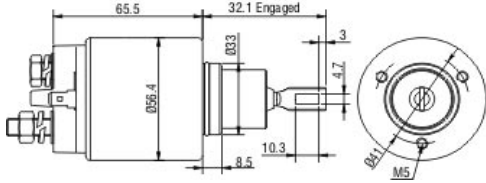

SOLENÓIDE/ SOLENOID SWITCH / SOLENOIDE

Solenóide ZM 976 12v

CAP ZM 975.91

Código Original do Solenóide / Solenoid Original Code / Código Original del Solenoide
BOSCH:
 0.331.303.165

Código do Motor / Starter Code / Código del Motor
BOSCH:
 0.001.218.152

Aplicação / Used on / Aplicacion

Montadora / Car Maker	Veículo / Vehicle	Variação do modelo / Model variation:	De / From:	Até / To:
LAND ROVER / ROVER GROUP	Land Rover Defender	2.5 90 TDI with 23 L engine	1990	
		Station Wagon 2.5 90, 110 TDI with 23 L engine	1990	1998
	Land Rover Discovery	2.5 TDI with 21 L engine	1989	1994
		2.5 TDI with 12 L engine	1989	1994
	Rover 110	2.5 TD	1986	1990
	Rover 90	2.5 TD	1986	1990
Montadora / Car Maker	Veículo / Vehicle	Variação do modelo / Model variation:	De / From:	Até / To: