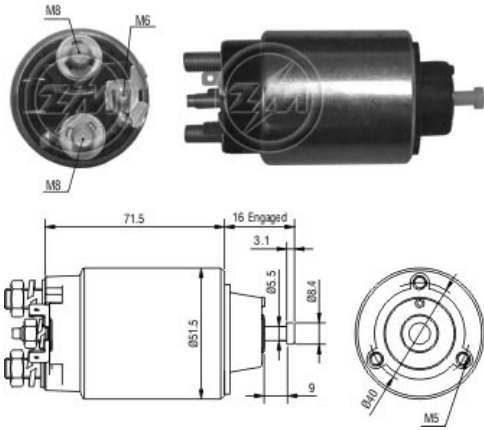

SOLENÓIDE/ SOLENOID SWITCH / SOLENOIDE

Solenóide ZM 864 12v

CAP ZM Ñ-intercambia

Código Original do Solenóide / Solenoid Original Code / Código Original del Solenoide

DELCO REMY:
10482844

Código do Motor / Starter Code / Código del Motor

DELCO REMY:
10465298
21020761
9000794

Aplicação / Used on / Aplicacion

Montadora / Car Maker	Veiculo / Vehicle	Variación do modelo / Model variation:	De / From:	Até / To:
DAEWOO	Lanos	1.6 L	1998	2001
	Leganza	2.2 L	1998	2001
	Nubira	2.0 L	1998	2001
Montadora / Car Maker	Veiculo / Vehicle	Variación do modelo / Model variation:	De / From:	Até / To:
DELCO REMY	Motores de partida PG100, PG150			
	Motores de partida PG150 S			
	PG100, PG150 Starter Motor Series			
	PG150 S Starter Motor Series			
Montadora / Car Maker	Veiculo / Vehicle	Variación do modelo / Model variation:	De / From:	Até / To:
GM-SATURN	SC series	1.9 L (116) L4	1994	1994
	SL series	1.9 L (116) L4	1994	1994
	SW series	1.9 L (116) L4	1994	1994
Montadora / Car Maker	Veiculo / Vehicle	Variación do modelo / Model variation:	De / From:	Até / To: