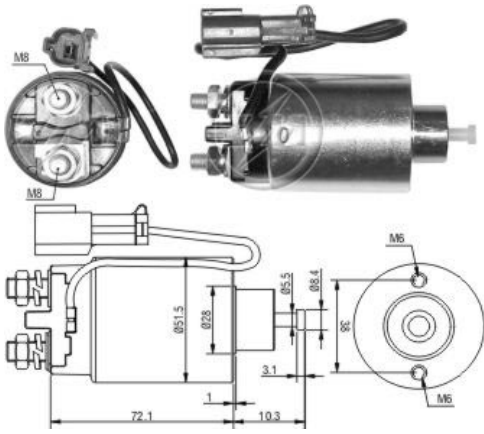

SOLENÓIDE/ SOLENOID SWITCH / SOLENOIDE

Solenóide ZM 793 12v

CAP ZM 793.96

Código Original do Solenóide / Solenoid Original Code / Código Original del Solenoide

MITSUBISHI:
M371X76275
M371X76371
SB691
SB784P
NISSAN:
23343-30R13

Código do Motor / Starter Code / Código del Motor

MITSUBISHI:
M1T72281
M1T72985
NISSAN:
23300-30R13

Aplicação / Used on / Aplicacion

Montadora / Car Maker	Veículo / Vehicle	Variação do modelo / Model variation:	De / From:	Até / To:
NISSAN	100	NX 2.0 GTI with SR20DE engine	1991	1994
	240	SX 2.4 L	1989	1995
	D21	Pick-up 2.4 L	1996	1997
	Frontier	Pick-up 2.4 L	1998	2001
	Primera	Traveller 2.0 16V with SR20DE (MPI) engine	1998	
		Traveller 2.0 16V with SR20DI (SPI) engine	1998	
		Traveller 2.0i with SR20DI (SPI) engine	1990	1995
	Stanza	2.4 L	1990	1992
	Sunny	III 2.0 GTI 16V with SR20DE engine	1990	1995
		III 2.0i 16V with SR20DE engine	1990	1995
	2.0 GTI-R 4x4 with SR20DET engine	1990	1995	
	X terra	2.4 L	2000	2001
Montadora / Car Maker	Veículo / Vehicle	Variação do modelo / Model variation:	De / From:	Até / To: