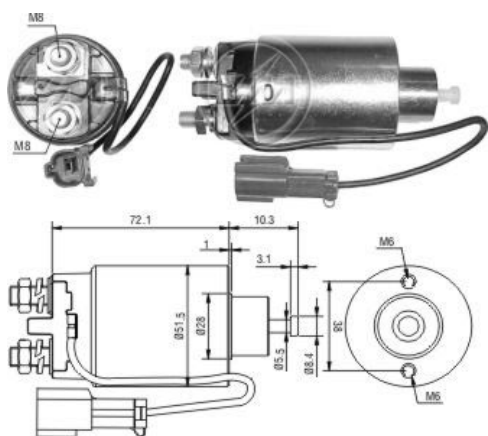

# SOLENOÍDE/ SOLENOID SWITCH / SOLENOIDE

**Solenóide ZM 792 12v**

**CAP ZM 792.96**

**Código Original do Solenoide / Solenoid Original Code / Código Original del Solenoide**

**MITSUBISHI:**

M371X64771

M375X00271

**NISSAN:**

23343-84A17

**Código do Motor / Starter Code / Código del Motor**

**MITSUBISHI:**

M1T72085

M1T72086

M1T72086A

M1T72087

M1T72087A

**Aplicação / Used on / Aplicacion**

Montadora / Car Maker	Veiculo / Vehicle	Variação do modelo / Model variation:	De / From:	Até / To:
NISSAN	100	NX 1.6 ( Autom) with GA16DS engine	1990	1994
	Entra	1.6 L	1989	1990
	Infiniti	Q45 4.5 L	1990	1994
	Prairie	1.5 with M10 engine	1982	1989
	Primera	1.6 16V with GA16DE engine	1996	
		Traveller 1.6 16V with GA16DE engine	1998	
		Traveller 1.6i with GA16DE engine	1994	1998
		Traveller 1.6i with GA16DS engine	1990	1998
	Pulsar	1.6 L	1989	1990
	Sentra	1.6 L	1989	1990
	Sunny	II 1.0 with N13 engine	1986	1991
		III 1.6 i 16V 4WD with GA16DS engine	1990	1995
		I 1.3 with B11 engine	1982	1986
		I 1.6 with N13 engine	1986	1991
		II 1.3 with N13 engine	1986	1989
		II 1.4 with N13 engine	1988	1991
		I 1.5 with B11 engine	1982	1986
Montadora / Car Maker	Veiculo / Vehicle	Variação do modelo / Model variation:	De / From:	Até / To: