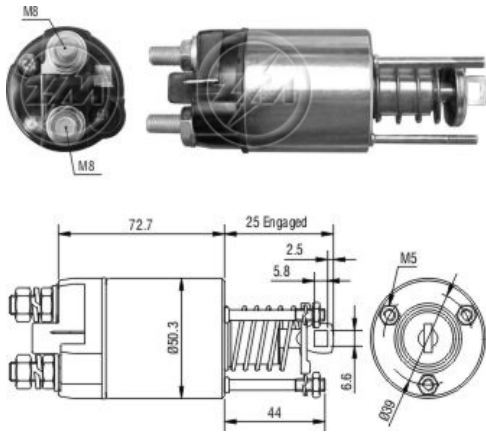

SOLENOÍDE/ SOLENOID SWITCH / SOLENOIDE

Solenóide ZM 7-651 12v

CAP ZM 7-651.96

Código Original do Solenóide / Solenoid Original Code / Código Original del Solenoide

MARELLI:
856 400 71

Código do Motor / Starter Code / Código del Motor

MARELLI:
632 218 30

Aplicação / Used on / Aplicacion

Montadora / Car Maker	Veículo / Vehicle	Variação do modelo / Model variation:	De / From:	Até / To:		
AUTOBIANCHI	Y10	1.1 4WD with 156 C.000 engine	1989			
		1.1i.e. Cat with 156 C.046 engine	1990			
		1.0 4WD with 156 A3.000 engine	1986			
		1.0 with 156 A2.000 engine	1985			
		1.0 Cat with 156 A2.246 engine	1987			
		1.1 with 156 C.000 engine	1989			
FIAT	Panda	1000i.e. Cat with 141 C2.000 engine	1987	1998		
		750 with 156 A4.000 engine	1986	1995		
		Van 1000i.e. with 156 A2.246 engine	1992			
		1000 4x4 with 156 A2.246 engine	1986	1994		
		1000 4x4 with 156 A3.000 engine	1986	1992		
		1000 4x4 with 156 A3.100 engine	1986	1989		
		1000 4x4 with 156 A2.100 engine	1986	1989		
		1000i.e. Cat with 156 A2.246 engine	1987	1998		
		1100 with 176 B2.000 engine	1995	2003		
		1100 with 187 A1.000 engine	1995	2003		
		1100 with 156 C.046 engine	1991	1999		
		1100 4x4 with 176 B2.000 engine	1995			
		1100 Trekking 4x4 with 156 C.046 engine	1991			
		750 with 141 B.000 engine	1986	1995		
		900 with 100 GL3.000 engine	1980	1994		
		900 with 146 A.000 engine	1980	1994		
		Van 1000 with 156 A2.100 engine	1986	1992		
		Van 1000 with 156 A3.100 engine	1986	1992		
		Van 750 with 141 B.000 engine	1986	1992		
		1000 4x4 with 141 C2.000 engine	1986	1994		
		Tipo	1.1 with 160 A3.000 engine	1988	1991	
		Uno	60 1.1 with 160 A3.000 engine	1989	1992	
			45i.e. 1.0 with 156 A2.246 engine	1986	1993	
			45 0.9 with 146 A1.000 engine	1983	1992	
			45 1.0 with 156 A2.100 engine	1986	1993	
			45 0.9 with 146 A.000 engine	1983	1992	
			45 1.0 with 156 A2.048 engine	1986	1993	
			50 1.1 with 156 C.046 engine	1990	1993	
			50i.e. 1.1 with 146 C3.000 engine	1984	1994	
		LANCIA	Y10	1.0 Fire with 156 A2.000 engine	1985	1989
				1.0 Fire Cat with 156 A2.246 engine	1987	1992
				1.0 Fire with 156 A2.100 engine	1985	1991
1.0 Fire 4WD with 156 A2.246 engine	1987			1992		
1.1i.e. with 156 C.000 engine	1989			1992		
1.1i.e. Fire with 156 C.046 engine	1989			1995		
1.1i.e. Fire 4WD with 156 C.046 engine	1992			1995		
	1.1i.e. 4WD with 156 C.000 engine	1989	1992			
LAND ROVER / ROVER GROUP	Rover 800	820 16V I with 20 HD engine	1986	1998		
		820 16V SI with 20 HD engine	1986	1998		
		820 16V SI with 20 T4H engine	1992	1999		
		820 16V SI with 20 HD M 16 engine	1988	1991		
		820e with 20 HS engine	1986	1991		
		Hatchback 820i with 20 HD engine	1988	1991		
		Hatchback 820 Si with 20 HD engine	1988	1991		
		820 16V I with 20 T4H engine	1992	1999