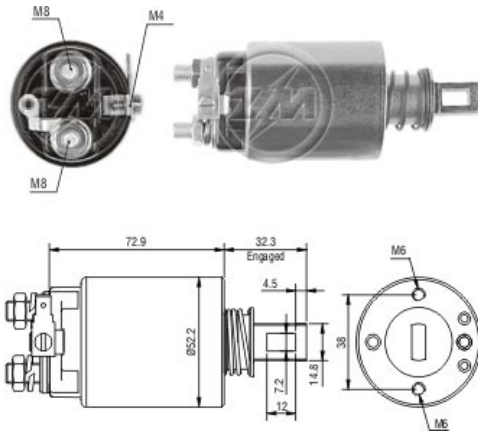

SOLENÓIDE/ SOLENOID SWITCH / SOLENOIDE

Solenóide ZM 687 12v

CAP ZM 684.96

Código Original do Solenóide / Solenoid Original Code / Código Original del Solenoide
ISUZU:
8-94216-633-0

Aplicação / Used on / Aplicacion

Montadora / Car Maker	Veículo / Vehicle	Variação do modelo / Model variation:	De / From:	Até / To:
AUDI	5000	2.0 L diesel	1979	1985
		Quattro 2.0 L diesel	1979	1985
Montadora / Car Maker	Veículo / Vehicle	Variação do modelo / Model variation:	De / From:	Até / To:
FORD	Skid Steer Loader	CL45 Shibaura diesel	1983	1986
		CL55 Shibaura diesel	1983	1986
		1910 3-104 Shibaura diesel	1983	1987
		1900 3-87 Shibaura diesel	1979	1982
		2110 4-139 Shibaura diesel	1983	1987
		5610 4-256 diesel	1981	1992
		540A 3-201 diesel	1981	1984
NEW HOLLAND	Tractor	540B 3-201 diesel	1984	1988
		545A 3 cylinders diesel	1984	1988
		1910 with 3-104 Shibaura diesel engine	1983	1986
		2110 with 4-138 Shibaura diesel engine	1983	1987
VOLVO	240	4610 with 3-201 Ford diesel engine	0182	1989
		Series 2.4 L diesel	1980	1981
Montadora / Car Maker	Veículo / Vehicle	Variação do modelo / Model variation:	De / From:	Até / To: