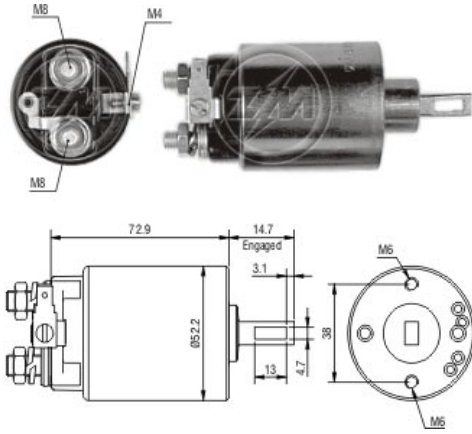

SOLENÓIDE/ SOLENOID SWITCH / SOLENOIDE

Solenóide ZM 684 12v

CAP ZM 684.96

Código Original do Solenóide / Solenoid Original Code / Código Original del Solenoide

HITACHI:
2114-17006
2114-27001

HONDA:
31204-634-670
31204-634-671

NISSAN:
23343-C0600

Código do Motor / Starter Code / Código del Motor

HITACHI:
S114-184
S114-202
S114-202A
S114-247A
S114-247C
S114-271
S114-433

Aplicação / Used on / Aplicacion

Montadora / Car Maker	Veículo / Vehicle	Varição do modelo / Model variation:	De / From:	Até / To:
BEDFORD	Blitz	1.8 with N18Z engine	1969	1987
Montadora / Car Maker	Veículo / Vehicle	Varição do modelo / Model variation:	De / From:	Até / To:
DAEWOO	Espero	1.8 (Autom) with C18LE engine	1995	1999
	Lanos	1.5 with A15SMS engine	1997	
		1.6 16V with A16DMS engine	1997	
		1.4 with A14SMS engine	1997	
	Nubira	1.6 16V with A16DMS engine	1997	
Montadora / Car Maker	Veículo / Vehicle	Varição do modelo / Model variation:	De / From:	Até / To:
GM-ISUZU	Campo	2.0 4WD with G200Z engine	1985	1988
	I-Mark	1.8 L	1981	1985
	P UP Pick-up	1.8 L	1981	1982
	Trooper	Soft Top 2.3 with 4ZD1 engine	1985	1991
Montadora / Car Maker	Veículo / Vehicle	Varição do modelo / Model variation:	De / From:	Até / To:
GM-OPEL	Campo	2.3 with 4 ZD1 engine	1991	1996
		2.3 4x4 with 4 ZD1 engine	1991	1996
	Isuzu	Built Models 1.8 L	1976	1979
Montadora / Car Maker	Veículo / Vehicle	Varição do modelo / Model variation:	De / From:	Até / To:
NISSAN	510	1.6 L	1968	1973
	610	2.0 L	1974	1976
		1.8 L	1973	
	620	Pick-up 1.8 L	1974	
		Pick-up 2.0 L	1975	1979
	710	1.8 L	1974	
		2.0 L	1975	1977
Montadora / Car Maker	Veículo / Vehicle	Varição do modelo / Model variation:	De / From:	Até / To: